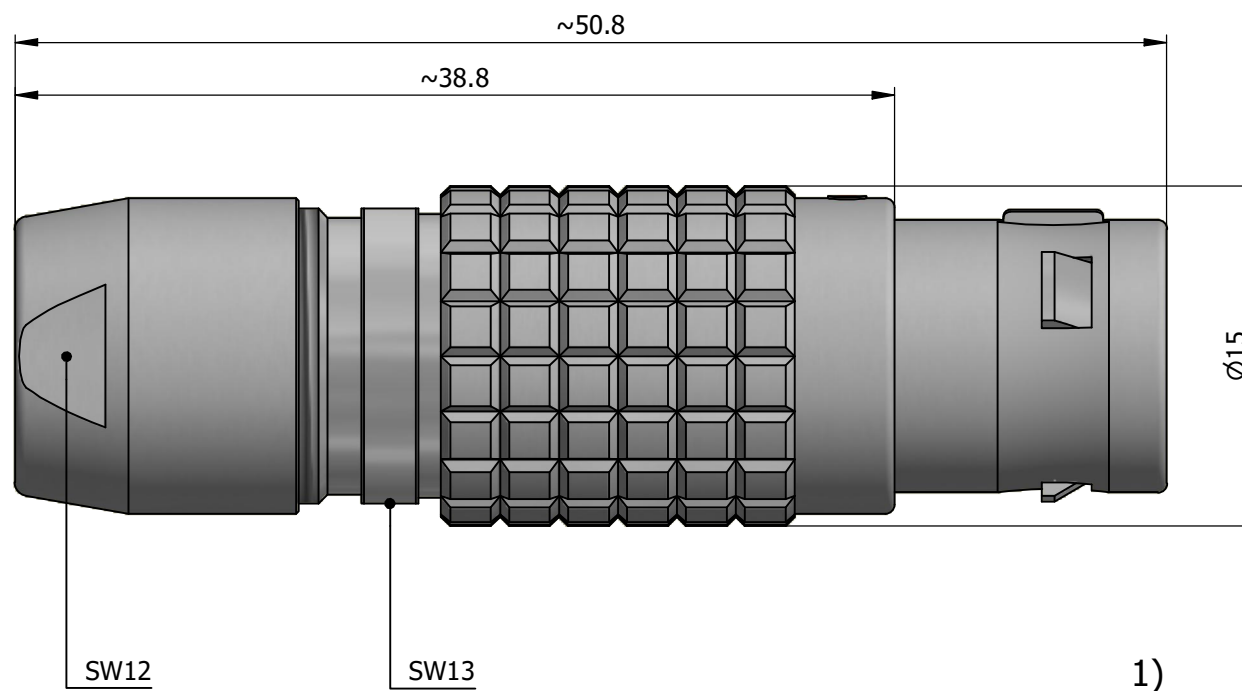

All dimensions are in millimeters (mm)

Alignment Key
Front View

Insert Configuration
Rear View

Note:

1) This picture is generic and for illustrative purposes only, and may show different keying, materials, colour, finish, and contact configuration. Minor shape or feature variations to actual item may be present.

All additional information are documented on the datasheet (See below link or QR Code)
www.lemo.com/pdf/FGG.2B.319.CYZD42.pdf

| | | | | | | | | | |
|-------|---------------|--------|----------------|---------|-----------|---------|-------------|---------|---------|
| Model | Alignment Key | Series | Insert Config. | Housing | Insulator | Contact | Collet Type | Cable Ø | Variant |
| FGG | .2B | .319 | .CYZD | 42 | | | | | |