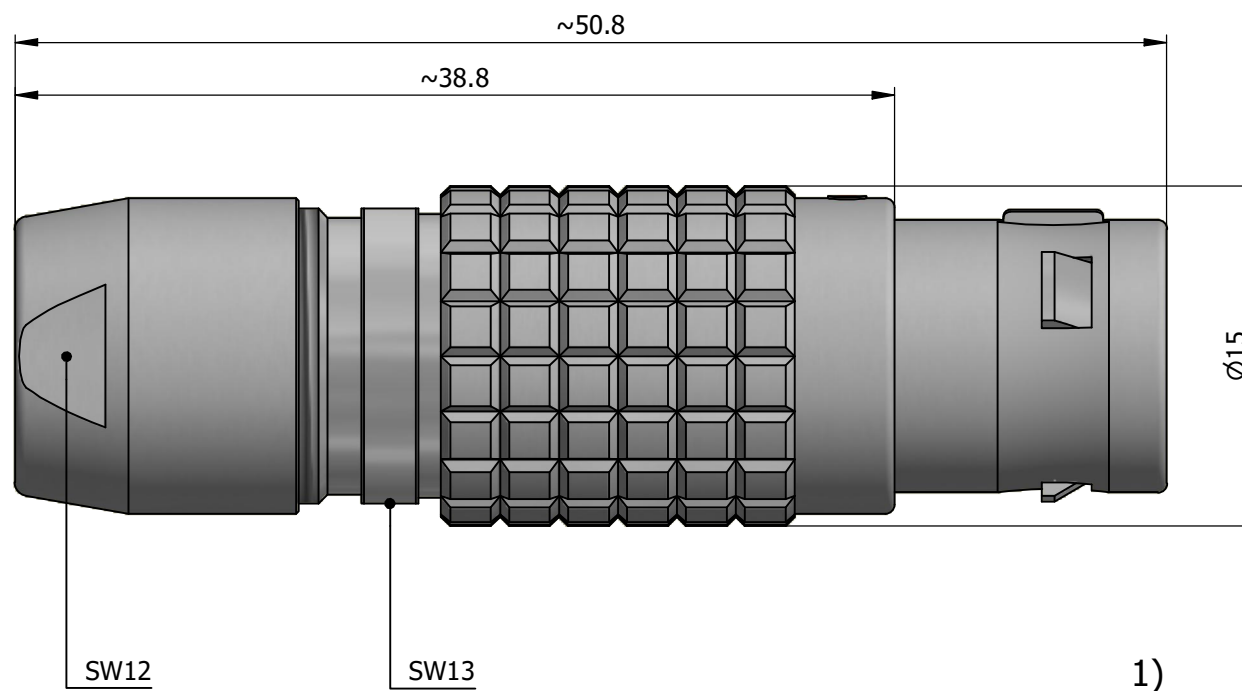

All dimensions are in millimeters (mm)

Alignment Key  
Front View

Insert Configuration  
Rear View

**Note:**

1) This picture is generic and for illustrative purposes only, and may show different keying, materials, colour, finish, and contact configuration. Minor shape or feature variations to actual item may be present.

All additional information are documented on the datasheet (See below link or QR Code)  
[www.lemo.com/pdf/FGG.2B.319.CYZD72.pdf](http://www.lemo.com/pdf/FGG.2B.319.CYZD72.pdf)

Model	Alignment Key	Series	Insert Config.	Housing	Insulator	Contact	Collet Type	Cable Ø	Variant
FGG	.2B	.319	.CYZD	72					