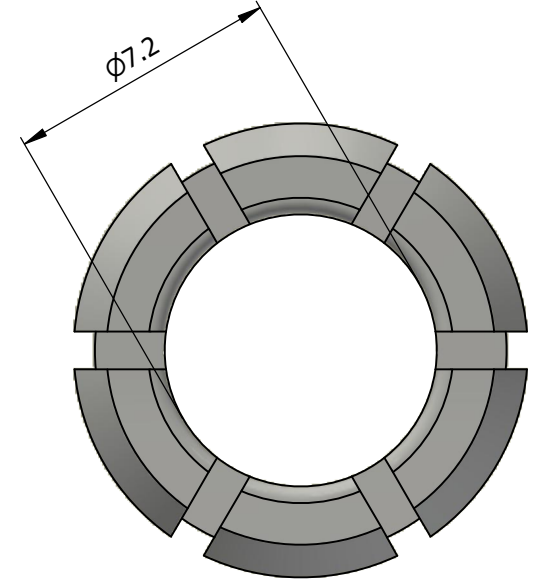

All dimensions are in millimeters (mm)

All additional information are documented on the datasheet (See below link or QR Code)
www.lemo.com/pdf/FGG.2B.772.DN.pdf

Datasheet

Collet for cable $\phi 6.3 - \phi 7.2$