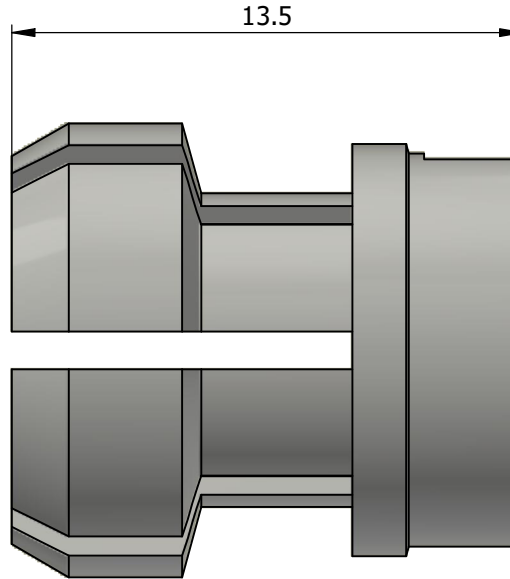

All dimensions are in millimeters (mm)

All additional information are documented on the datasheet (See below link or QR Code)
www.lemo.com/pdf/FGG.2B.772.DN.pdf

Datasheet

Collet for cable $\phi 6.3 - \phi 7.2$