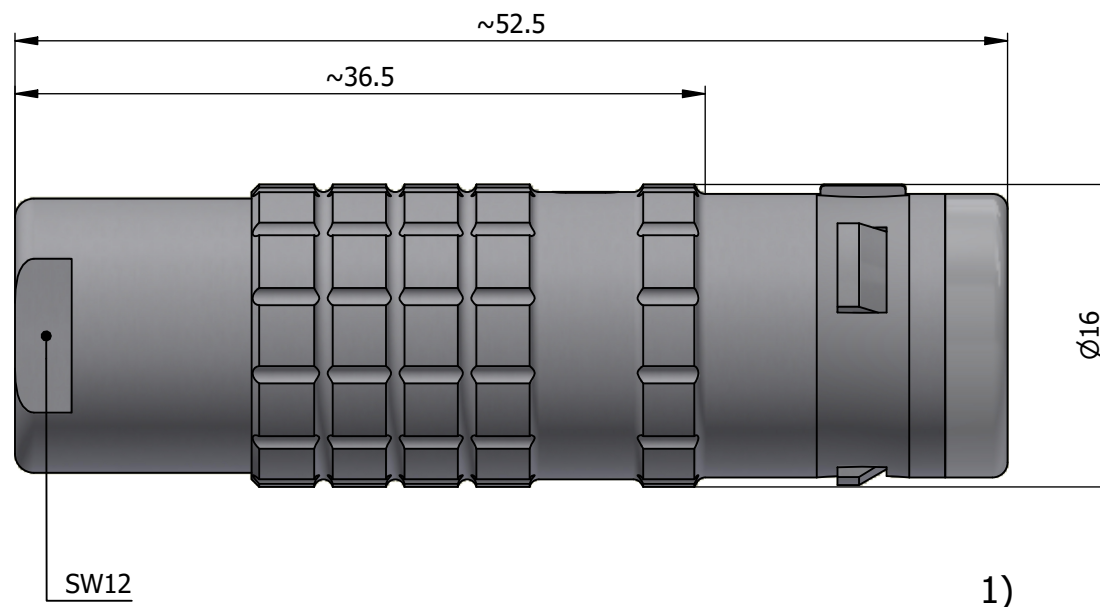

All dimensions are in millimeters (mm)

Alignment Key
Front View

Insert Configuration
Rear View

Note:

1) This picture is generic and for illustrative purposes only, and may show different keying, materials, colour, finish, and contact configuration. Minor shape or feature variations to actual item may be present.

All additional information are documented on the datasheet (See below link or QR Code)
www.lemo.com/pdf/FGG.2K.306.CLAC60.pdf

Model	Alignment Key	Series	Insert Config.	Housing	Insulator	Contact	Collet Type	Cable Ø	Variant
FGG	.2K	.306	.CLAC60						