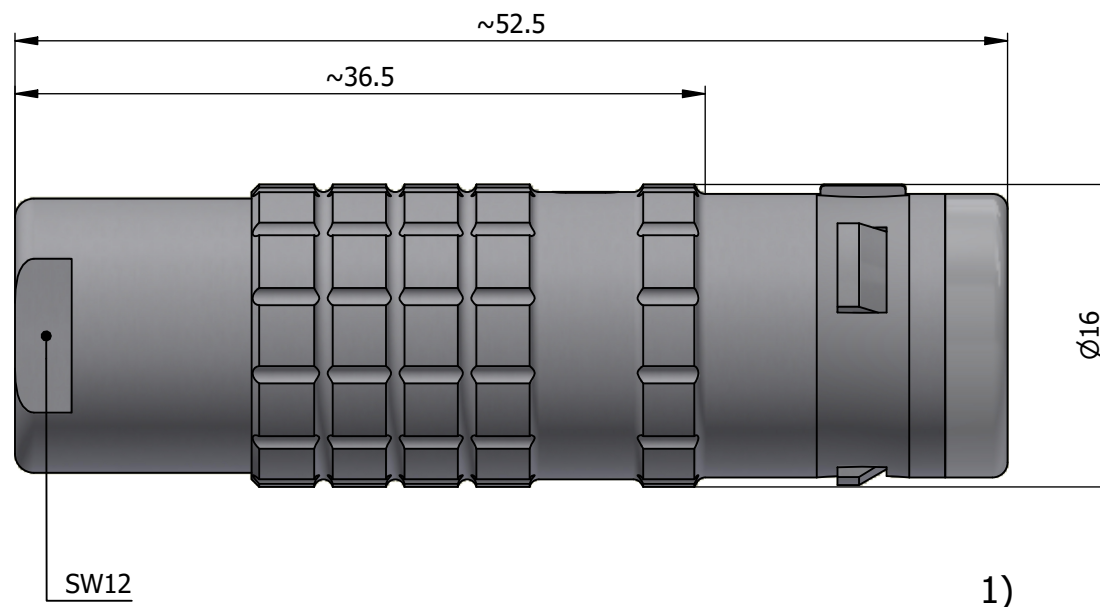

All dimensions are in millimeters (mm)

Alignment Key
Front View

Insert Configuration
Rear View

Note:

1) This picture is generic and for illustrative purposes only, and may show different keying, materials, colour, finish, and contact configuration. Minor shape or feature variations to actual item may be present.

All additional information are documented on the datasheet (See below link or QR Code)
www.lemo.com/pdf/FGG.2K.306.CLAC65.pdf

Model	Alignment Key	Series	Insert Config.	Housing	Insulator	Contact	Collet Type	Cable Ø	Variant
FGG	.2K	.306	.CLAC65						