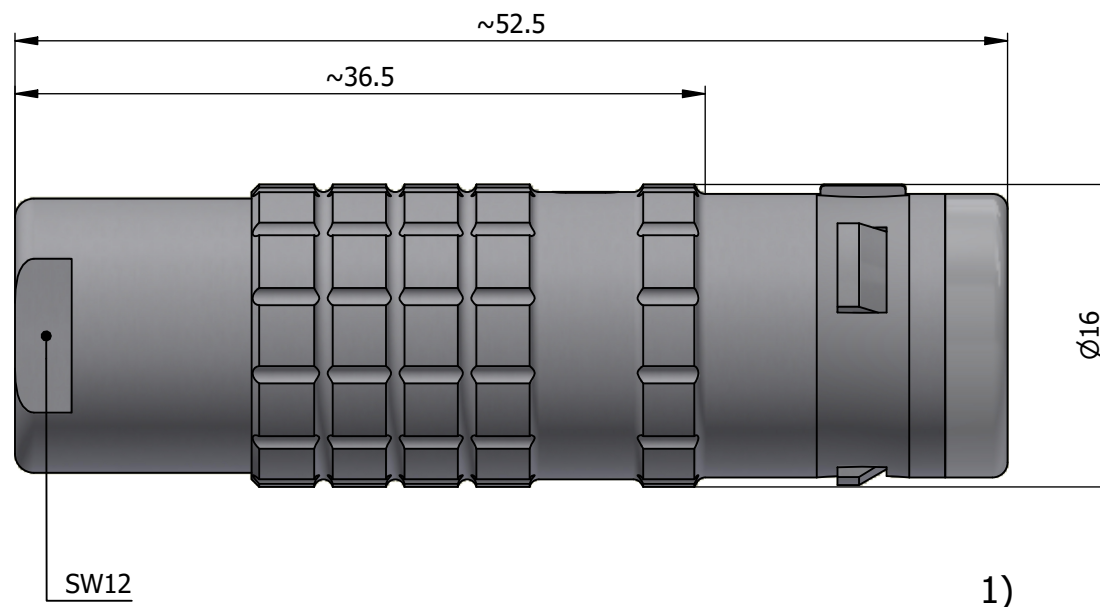

All dimensions are in millimeters (mm)

Alignment Key
Front View

Insert Configuration
Rear View

Note:

1) This picture is generic and for illustrative purposes only, and may show different keying, materials, colour, finish, and contact configuration. Minor shape or feature variations to actual item may be present.

All additional information are documented on the datasheet (See below link or QR Code)
www.lemo.com/pdf/FGG.2K.306.CLAC80.pdf

Model	Alignment Key	Series	Insert Config.	Housing	Insulator	Contact	Collet Type	Cable Ø	Variant
FGG	.2K	.306	.CLAC80						