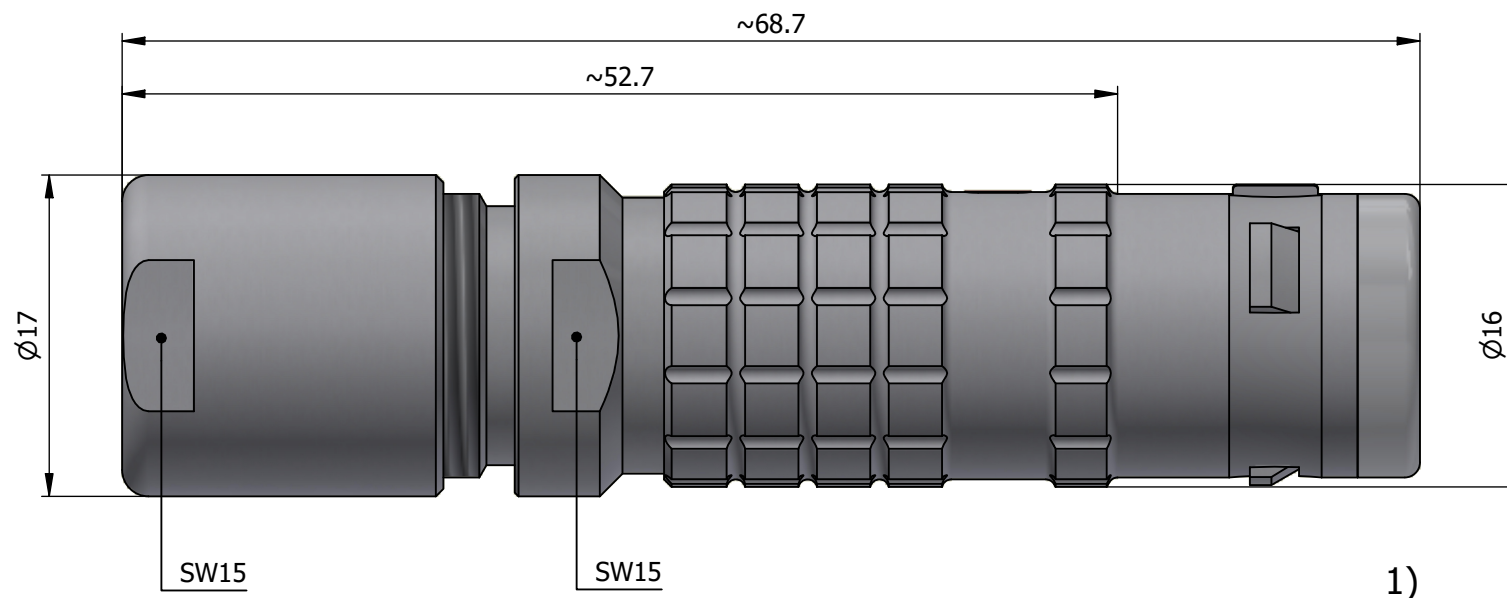

All dimensions are in millimeters (mm)

Alignment Key
Front View

Insert Configuration
Rear View

Note:

1) This picture is generic and for illustrative purposes only, and may show different keying, materials, colour, finish, and contact configuration. Minor shape or feature variations to actual item may be present.

All additional information are documented on the datasheet (See below link or QR Code)
www.lemo.com/pdf/FGG.2K.306.CLAK10.pdf

Model	Alignment Key	Series	Insert Config.	Housing	Insulator	Contact	Collet Type	Cable ϕ	Variant
FGG	.2K	.306	.CLAK	10					

Datasheet

Straight plug, oversize cable collet

Series 2K

LEMO
 LEMO SA
 Chemin des Champs-Courbes 28
 1024 Ecublens - SWITZERLAND

Tel. (+41 21) 695 16 00
 email : info@lemo.com
 www.lemo.com

CD

Drawn	23.08.2024	MARI / MARI
Checked	23.08.2024	OBAR
Modified	00	23.08.2024 / MARI
DO NOT SCALE DRAWING		