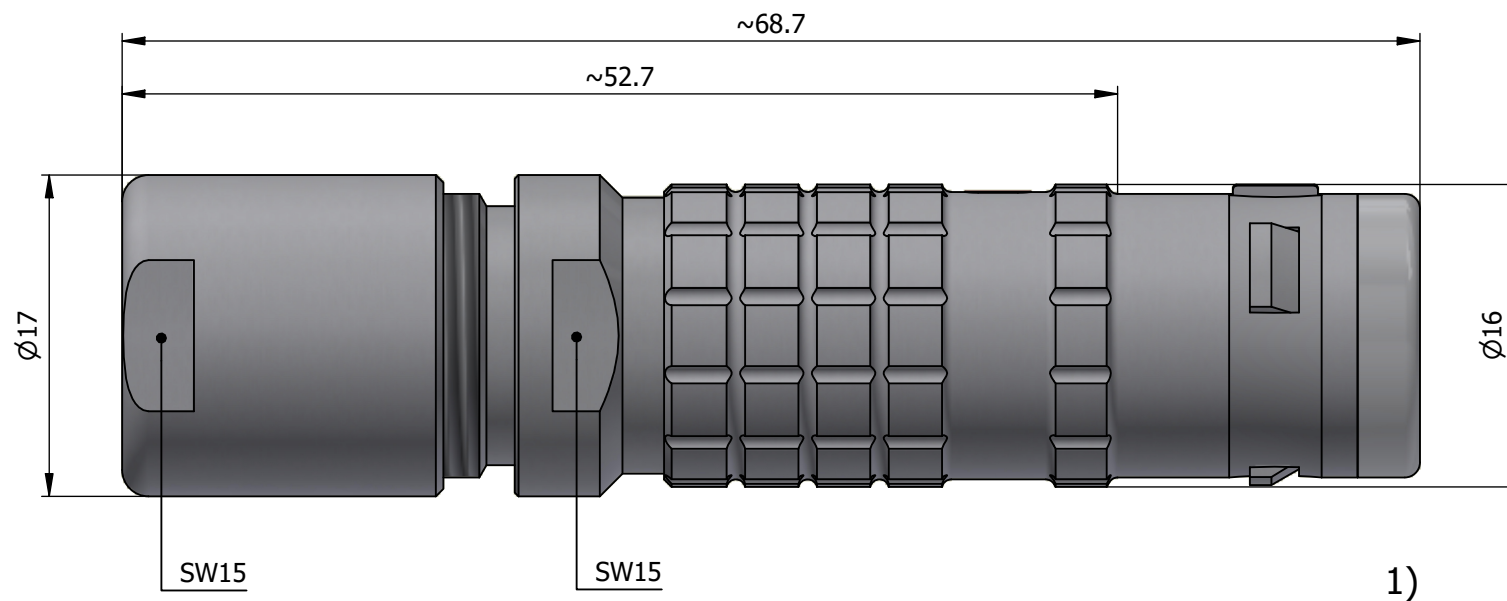

All dimensions are in millimeters (mm)

Alignment Key  
Front View

Insert Configuration  
Rear View

**Note:**

1) This picture is generic and for illustrative purposes only, and may show different keying, materials, colour, finish, and contact configuration. Minor shape or feature variations to actual item may be present.

All additional information are documented on the datasheet (See below link or QR Code)  
[www.lemo.com/pdf/FGG.2K.306.CLAK11.pdf](http://www.lemo.com/pdf/FGG.2K.306.CLAK11.pdf)

Model	Alignment Key	Series	Insert Config.	Housing	Insulator	Contact	Collet Type	Cable Ø	Variant
FGG	.2K	.306	.CLAK	11					