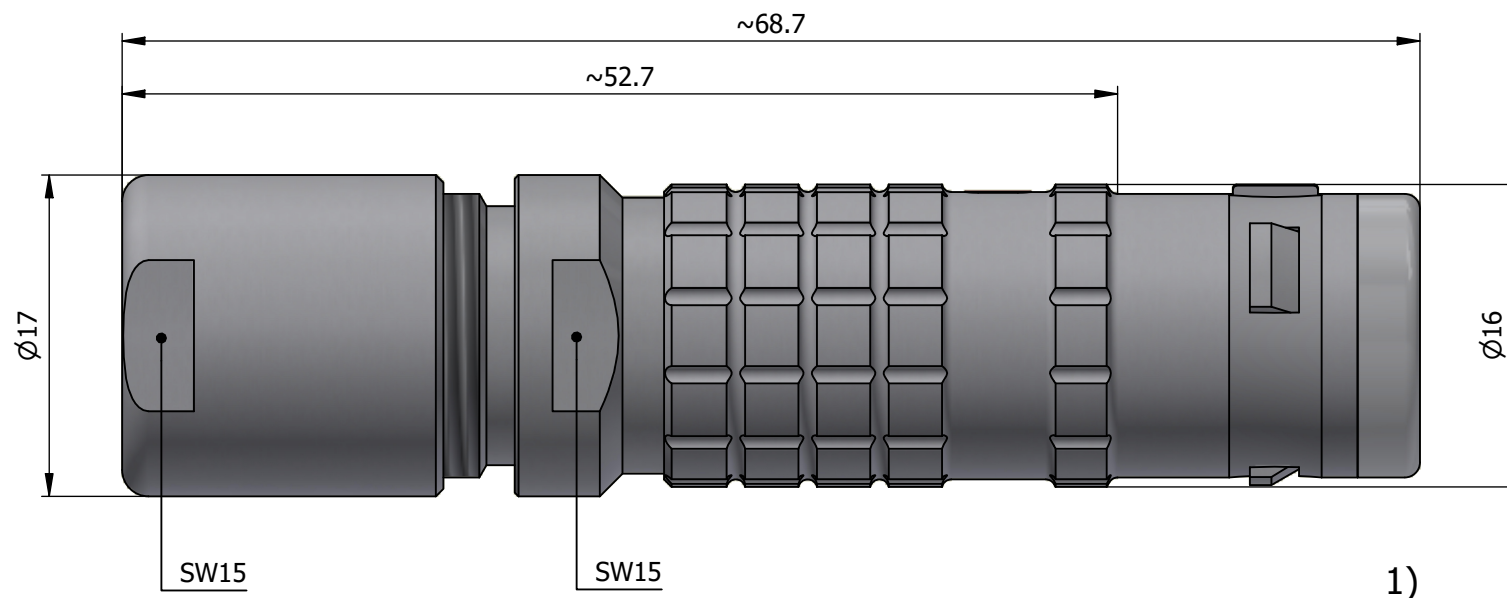

All dimensions are in millimeters (mm)

Alignment Key
Front View

Insert Configuration
Rear View

Note:

1) This picture is generic and for illustrative purposes only, and may show different keying, materials, colour, finish, and contact configuration. Minor shape or feature variations to actual item may be present.

All additional information are documented on the datasheet (See below link or QR Code)
www.lemo.com/pdf/FGG.2K.306.CLAK95.pdf

Model	Alignment Key	Series	Insert Config.	Housing	Insulator	Contact	Collet Type	Cable ϕ	Variant
FGG	.2K	.306	.CLAK95						

Datasheet

Straight plug, oversize cable collet

Series 2K

LEMO
 LEMO SA
 Chemin des Champs-Courbes 28
 1024 Ecublens - SWITZERLAND

Tel. (+41 21) 695 16 00
 email : info@lemo.com
 www.lemo.com

CD

Drawn	23.08.2024	MARI / MARI
Checked	23.08.2024	OBAR
Modified	00	23.08.2024 / MARI
DO NOT SCALE DRAWING		