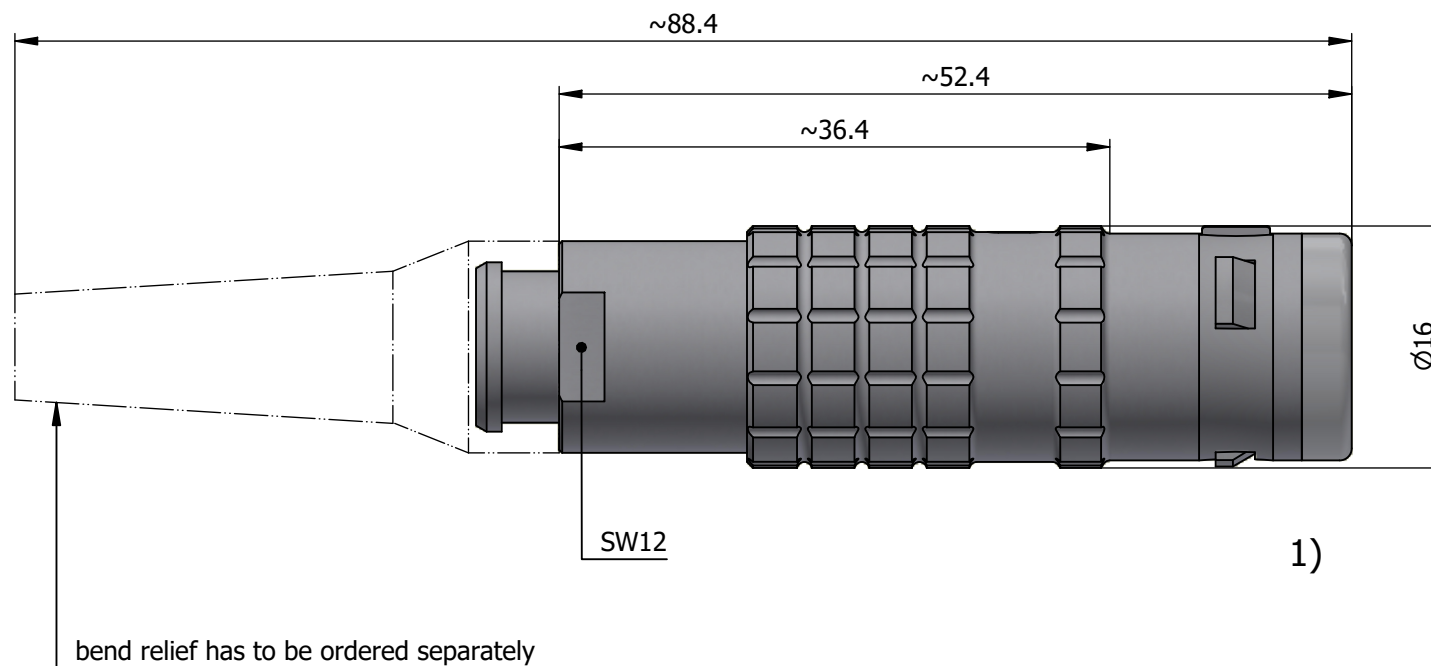

All dimensions are in millimeters (mm)

Alignment Key
Front View

Insert Configuration
Rear View

Note:

1) This picture is generic and for illustrative purposes only, and may show different keying, materials, colour, finish, and contact configuration. Minor shape or feature variations to actual item may be present.

All additional information are documented on the datasheet (See below link or QR Code)
www.lemo.com/pdf/FGG.2K.310.CYZC50Z.pdf

Model	Alignment Key	Series	Insert Config.	Housing	Insulator	Contact	Collet Type	Cable Ø	Variant
FGG	.2K	.310	.CYZC	50Z					

Datasheet

Straight plug, cable collet and nut for fitting a bend relief

Series 2K

LEMO SA
 Chemin des Champs-Courbes 28
 1024 Ecublens - SWITZERLAND

Tel. (+41 21) 695 16 00
 email : info@lemo.com
 www.lemo.com