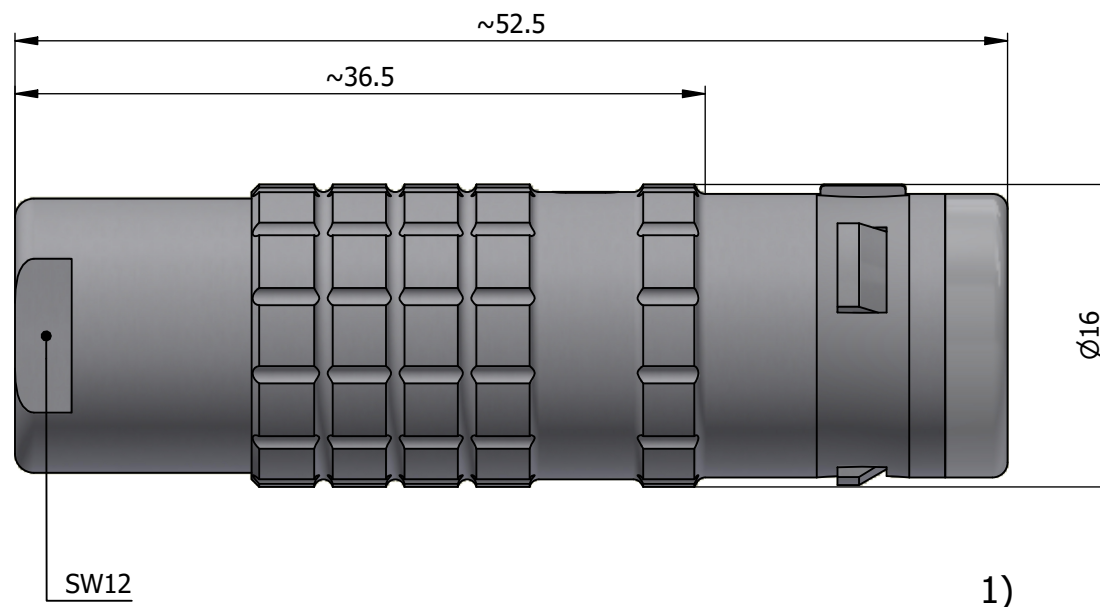

All dimensions are in millimeters (mm)

Alignment Key  
Front View

Insert Configuration  
Rear View

**Note:**

1) This picture is generic and for illustrative purposes only, and may show different keying, materials, colour, finish, and contact configuration. Minor shape or feature variations to actual item may be present.

All additional information are documented on the datasheet (See below link or QR Code)  
[www.lemo.com/pdf/FGG.2K.312.CLAC55.pdf](http://www.lemo.com/pdf/FGG.2K.312.CLAC55.pdf)

Model	Alignment Key	Series	Insert Config.	Housing	Insulator	Contact	Collet Type	Cable Ø	Variant
FGG.2K.312.CLAC55									