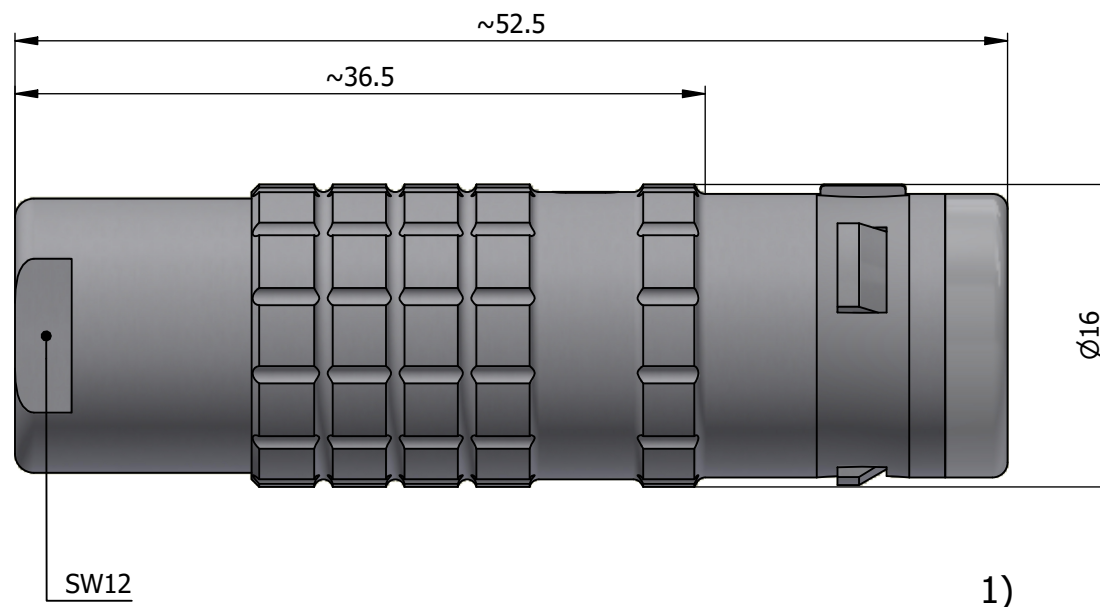

All dimensions are in millimeters (mm)

Alignment Key
Front View

Insert Configuration
Rear View

Note:

1) This picture is generic and for illustrative purposes only, and may show different keying, materials, colour, finish, and contact configuration. Minor shape or feature variations to actual item may be present.

All additional information are documented on the datasheet (See below link or QR Code)
www.lemo.com/pdf/FGG.2K.312.CLAC60.pdf

Model	Alignment Key	Series	Insert Config.	Housing	Insulator	Contact	Collet Type	Cable Ø	Variant
FGG.2K.312.CLAC60									