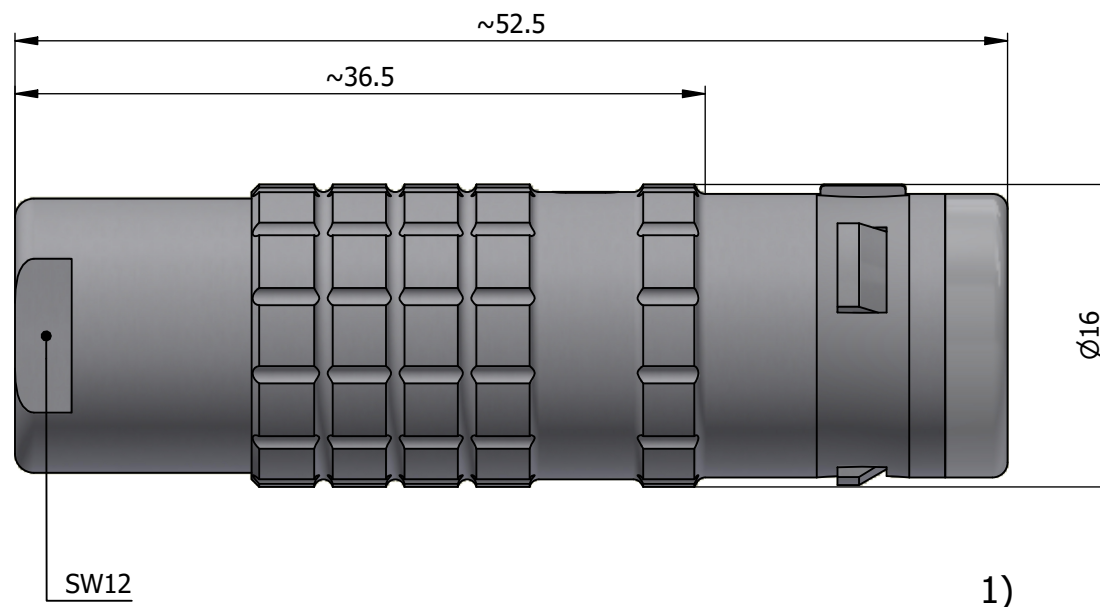

All dimensions are in millimeters (mm)

Alignment Key  
Front View

Insert Configuration  
Rear View

**Note:**

1) This picture is generic and for illustrative purposes only, and may show different keying, materials, colour, finish, and contact configuration. Minor shape or feature variations to actual item may be present.

All additional information are documented on the datasheet (See below link or QR Code)  
[www.lemo.com/pdf/FGG.2K.312.CLAC65.pdf](http://www.lemo.com/pdf/FGG.2K.312.CLAC65.pdf)

Model	Alignment Key	Series	Insert Config.	Housing	Insulator	Contact	Collet Type	Cable Ø	Variant
FGG.2K.312									
<b>CLAC65</b>									