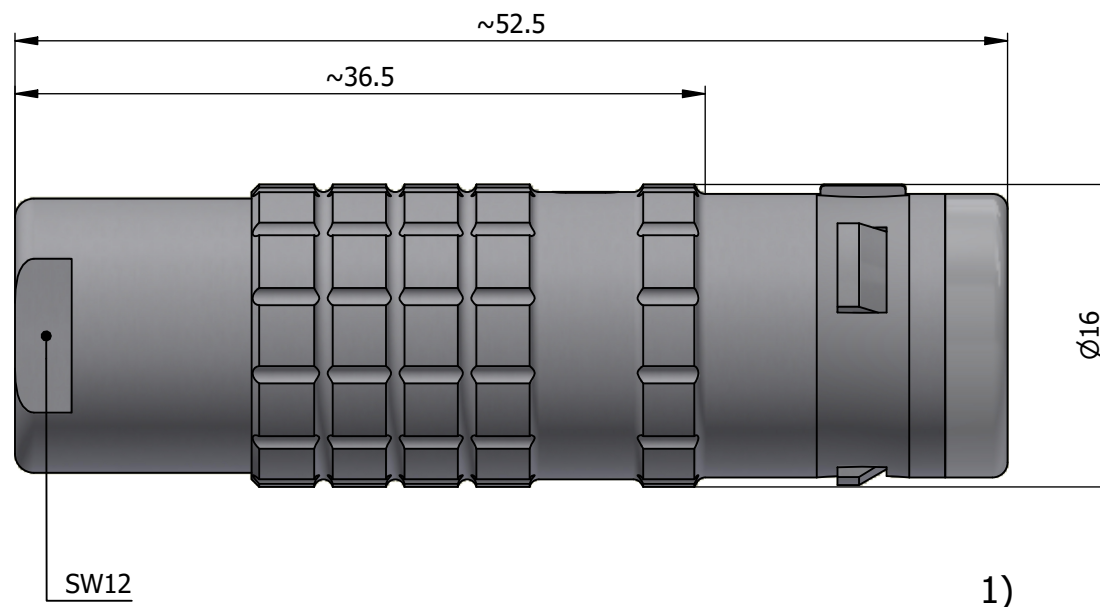

All dimensions are in millimeters (mm)

Alignment Key
Front View

Insert Configuration
Rear View

Note:

1) This picture is generic and for illustrative purposes only, and may show different keying, materials, colour, finish, and contact configuration. Minor shape or feature variations to actual item may be present.

All additional information are documented on the datasheet (See below link or QR Code)
www.lemo.com/pdf/FGG.2K.312.CLAC75.pdf

Model	Alignment Key	Series	Insert Config.	Housing	Insulator	Contact	Collet Type	Cable Ø	Variant
FGG.2K.312.CLAC75									

	Straight plug, cable collet Series 2K		Drawn 04.06.1999 OVU / JCHU
			Checked 15.07.2024 OBAR
			Modified 03 15.07.2024 / MARI
			DO NOT SCALE DRAWING
 LEMO SA Chemin des Champs-Courbes 28 1024 Ecublens - SWITZERLAND		Tel. (+41 21) 695 16 00 email : info@lemo.com www.lemo.com	CD
			FGG.2K.312.CLAC75