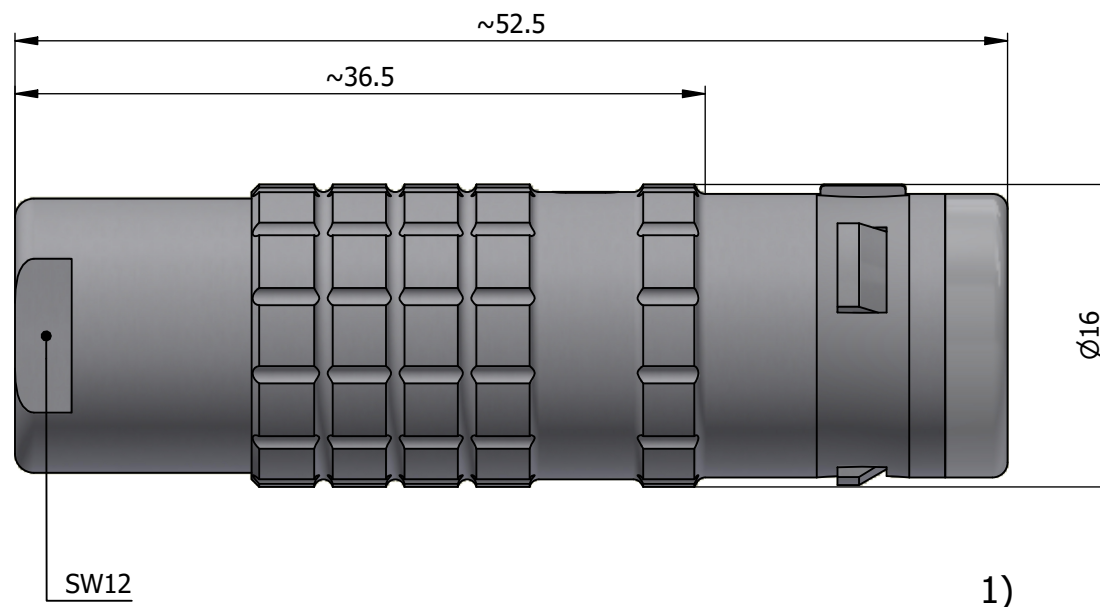

All dimensions are in millimeters (mm)

Alignment Key  
Front View

Insert Configuration  
Rear View

**Note:**

1) This picture is generic and for illustrative purposes only, and may show different keying, materials, colour, finish, and contact configuration. Minor shape or feature variations to actual item may be present.

All additional information are documented on the datasheet (See below link or QR Code)  
[www.lemo.com/pdf/FGG.2K.312.CLAC80.pdf](http://www.lemo.com/pdf/FGG.2K.312.CLAC80.pdf)

Model	Alignment Key	Series	Insert Config.	Housing	Insulator	Contact	Collet Type	Cable Ø	Variant
FGG.2K.312.CLAC80									