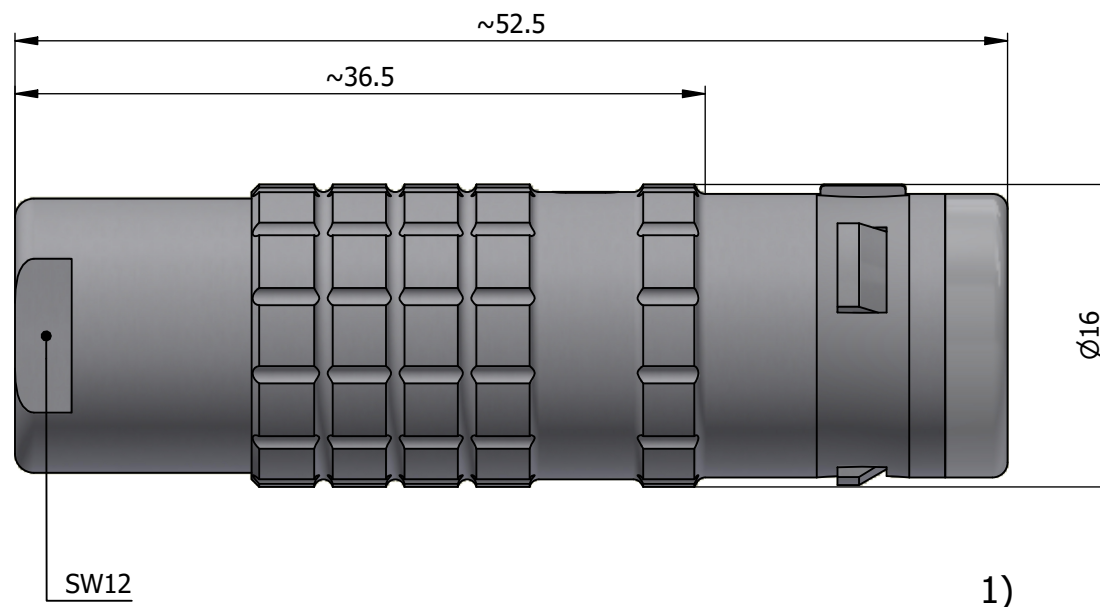

All dimensions are in millimeters (mm)

Alignment Key
Front View

Insert Configuration
Rear View

Note:

1) This picture is generic and for illustrative purposes only, and may show different keying, materials, colour, finish, and contact configuration. Minor shape or feature variations to actual item may be present.

All additional information are documented on the datasheet (See below link or QR Code)
www.lemo.com/pdf/FGG.2K.312.CLAC85.pdf

Model	Alignment Key	Series	Insert Config.	Housing	Insulator	Contact	Collet Type	Cable Ø	Variant
FGG.2K.312									
CLAC85									