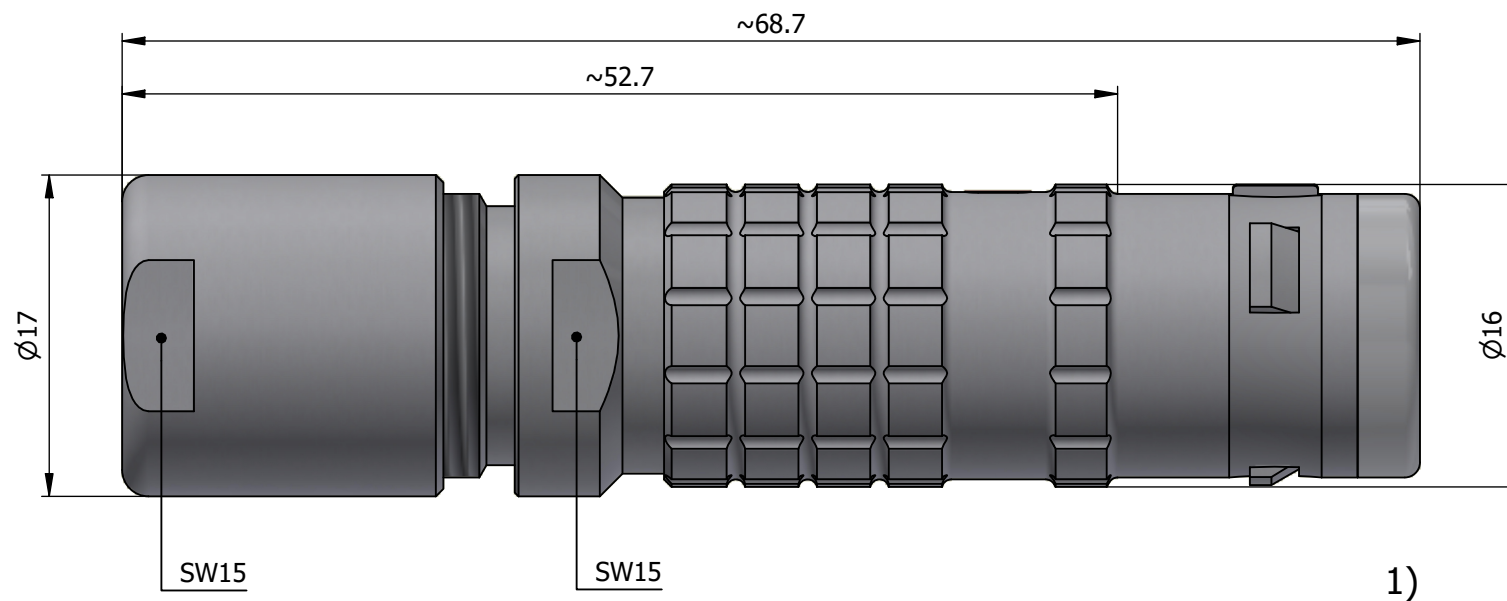

All dimensions are in millimeters (mm)

Alignment Key  
Front View

Insert Configuration  
Rear View

**Note:**

1) This picture is generic and for illustrative purposes only, and may show different keying, materials, colour, finish, and contact configuration. Minor shape or feature variations to actual item may be present.

All additional information are documented on the datasheet (See below link or QR Code)  
[www.lemo.com/pdf/FGG.2K.312.CLAK10.pdf](http://www.lemo.com/pdf/FGG.2K.312.CLAK10.pdf)

Model	Alignment Key	Series	Insert Config.	Housing	Insulator	Contact	Collet Type	Cable Ø	Variant
FGG.2K.312.CLAK10									