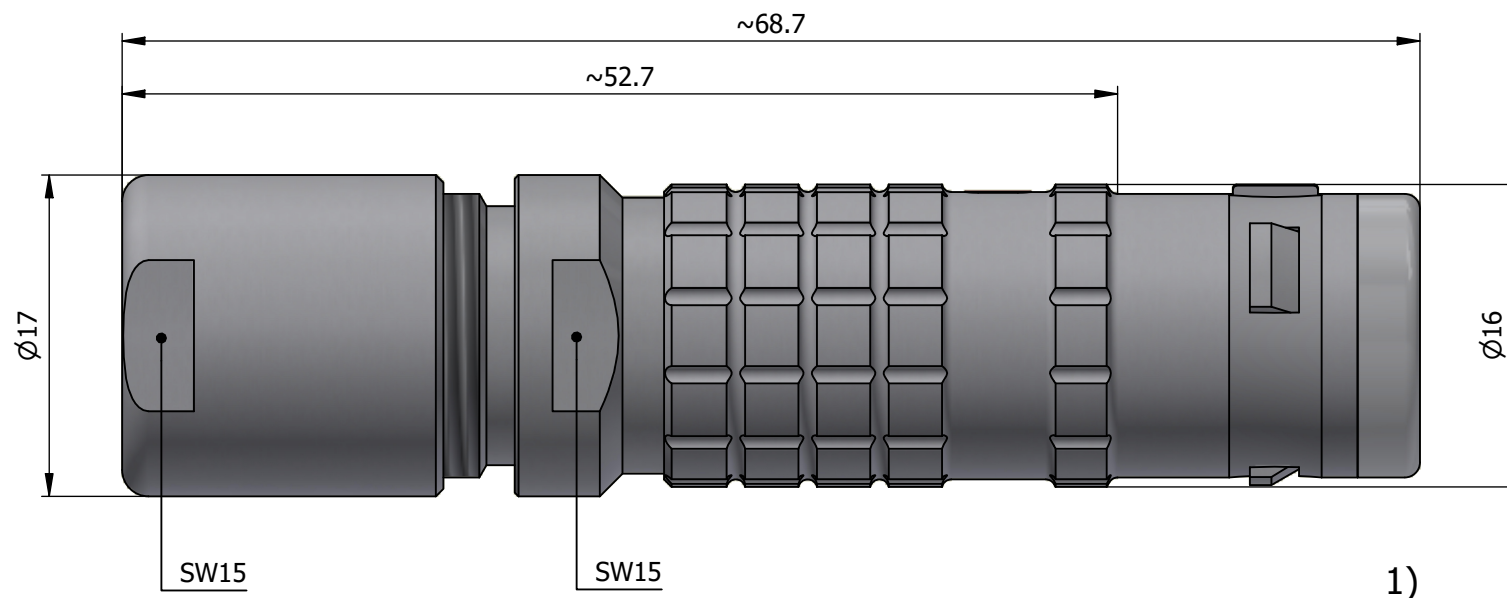

All dimensions are in millimeters (mm)

Alignment Key
Front View

Insert Configuration
Rear View

Note:

1) This picture is generic and for illustrative purposes only, and may show different keying, materials, colour, finish, and contact configuration. Minor shape or feature variations to actual item may be present.

All additional information are documented on the datasheet (See below link or QR Code)
www.lemo.com/pdf/FGG.2K.312.CLAK11.pdf

Model	Alignment Key	Series	Insert Config.	Housing	Insulator	Contact	Collet Type	Cable ϕ	Variant
FGG.2K.312.CLAK11									

Datasheet

Straight plug, oversize cable collet
Series 2K

LEMO
LEMO SA
Chemin des Champs-Courbes 28
1024 Ecublens - SWITZERLAND

Tel. (+41 21) 695 16 00
email : info@lemo.com
www.lemo.com

CD

Drawn	23.08.2024	MARI / MARI
Checked	23.08.2024	OBAR
Modified	00	23.08.2024 / MARI
DO NOT SCALE DRAWING		