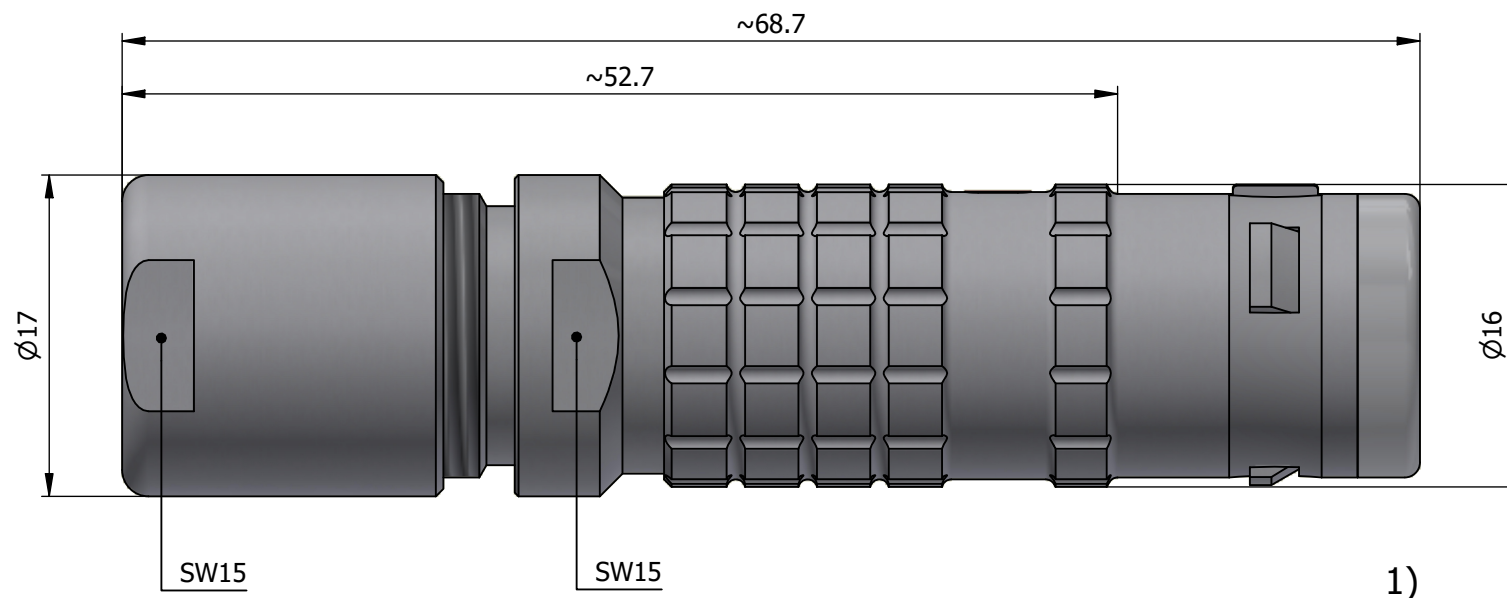

All dimensions are in millimeters (mm)

Alignment Key
Front View

Insert Configuration
Rear View

Note:

1) This picture is generic and for illustrative purposes only, and may show different keying, materials, colour, finish, and contact configuration. Minor shape or feature variations to actual item may be present.

All additional information are documented on the datasheet (See below link or QR Code)
www.lemo.com/pdf/FGG.2K.312.CLAK90.pdf

Model	Alignment Key	Series	Insert Config.	Housing	Insulator	Contact	Collet Type	Cable Ø	Variant
FGG.2K.312.CLAK90									

Datasheet

Straight plug, oversize cable collet
Series 2K

LEMO
LEMO SA
Chemin des Champs-Courbes 28
1024 Ecublens - SWITZERLAND

Tel. (+41 21) 695 16 00
email : info@lemo.com
www.lemo.com

CD

Drawn	23.08.2024	MARI / MARI
Checked	23.08.2024	OBAR
Modified	00	23.08.2024 / MARI
DO NOT SCALE DRAWING		