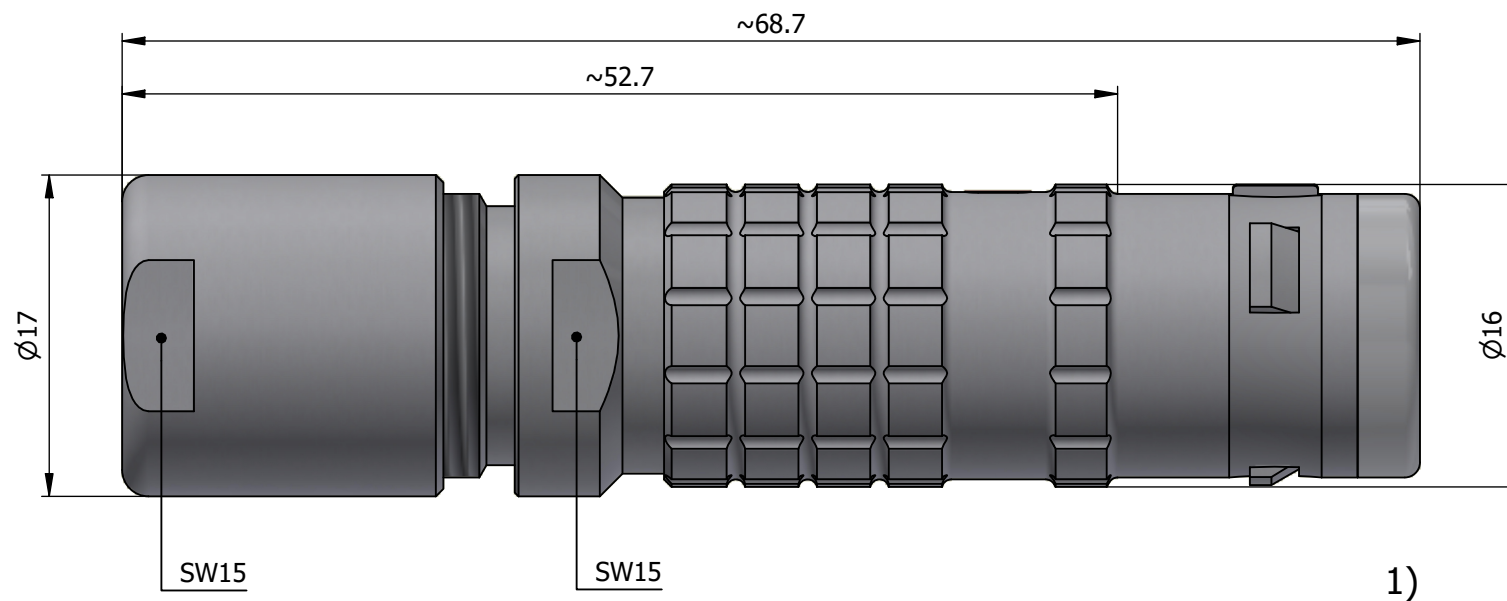

All dimensions are in millimeters (mm)

Alignment Key
Front View

Insert Configuration
Rear View

Note:

1) This picture is generic and for illustrative purposes only, and may show different keying, materials, colour, finish, and contact configuration. Minor shape or feature variations to actual item may be present.

All additional information are documented on the datasheet (See below link or QR Code)
www.lemo.com/pdf/FGG.2K.312.CLAK95.pdf

Model	Alignment Key	Series	Insert Config.	Housing	Insulator	Contact	Collet Type	Cable ϕ	Variant
FGG.2K.312.CLAK95									

Datasheet

Straight plug, oversize cable collet
Series 2K

LEMO
LEMO SA
Chemin des Champs-Courbes 28
1024 Ecublens - SWITZERLAND

Tel. (+41 21) 695 16 00
email : info@lemo.com
www.lemo.com

CD

Drawn	23.08.2024	MARI / MARI
Checked	23.08.2024	OBAR
Modified	00	23.08.2024 / MARI
DO NOT SCALE DRAWING		