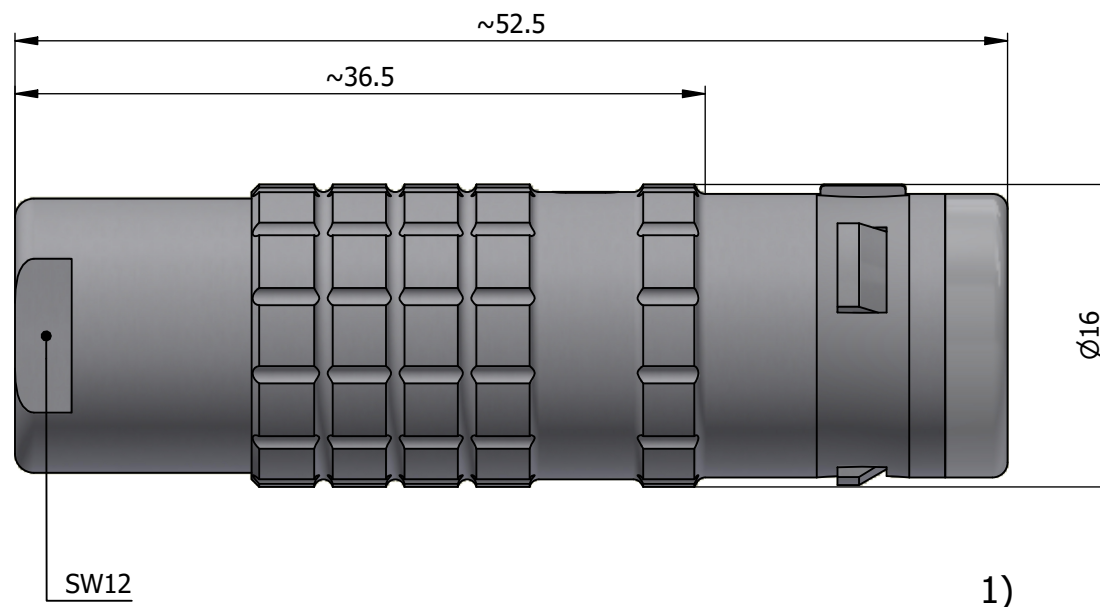

All dimensions are in millimeters (mm)

Alignment Key  
Front View

Insert Configuration  
Rear View

**Note:**

1) This picture is generic and for illustrative purposes only, and may show different keying, materials, colour, finish, and contact configuration. Minor shape or feature variations to actual item may be present.

All additional information are documented on the datasheet (See below link or QR Code)  
[www.lemo.com/pdf/FGG.2K.316.CLAC65.pdf](http://www.lemo.com/pdf/FGG.2K.316.CLAC65.pdf)

Model	Alignment Key	Series	Insert Config.	Housing	Insulator	Contact	Collet Type	Cable Ø	Variant
FGG	.2K	.316	.CLAC65						