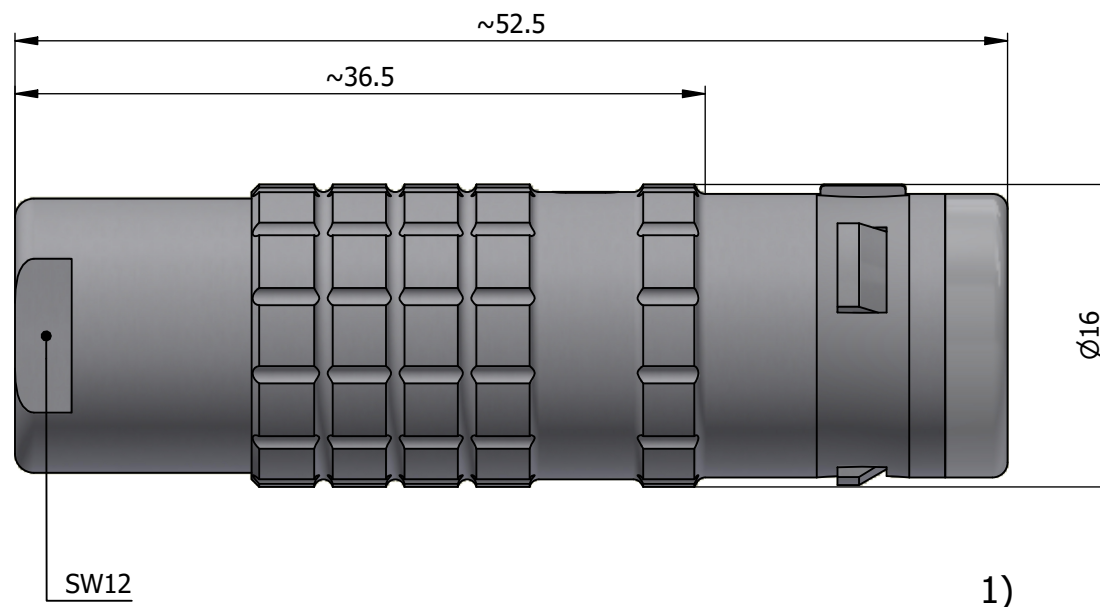

All dimensions are in millimeters (mm)

Alignment Key
Front View

Insert Configuration
Rear View

Note:

1) This picture is generic and for illustrative purposes only, and may show different keying, materials, colour, finish, and contact configuration. Minor shape or feature variations to actual item may be present.

All additional information are documented on the datasheet (See below link or QR Code)
www.lemo.com/pdf/FGG.2K.316.CLAC70.pdf

Model	Alignment Key	Series	Insert Config.	Housing	Insulator	Contact	Collet Type	Cable Ø	Variant
FGG	.2K	.316	.CLAC70						