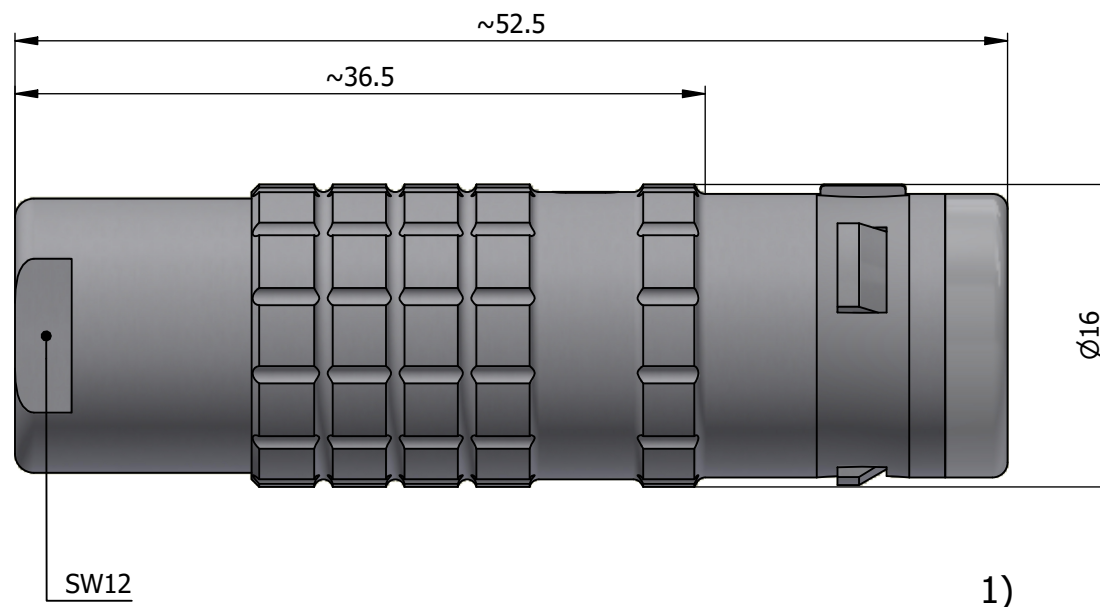

All dimensions are in millimeters (mm)

Alignment Key
Front View

Insert Configuration
Rear View

Note:

1) This picture is generic and for illustrative purposes only, and may show different keying, materials, colour, finish, and contact configuration. Minor shape or feature variations to actual item may be present.

All additional information are documented on the datasheet (See below link or QR Code)
www.lemo.com/pdf/FGG.2K.316.CLAC85.pdf

Model	Alignment Key	Series	Insert Config.	Housing	Insulator	Contact	Collet Type	Cable Ø	Variant
FGG	.2K	.316	.CLAC85						