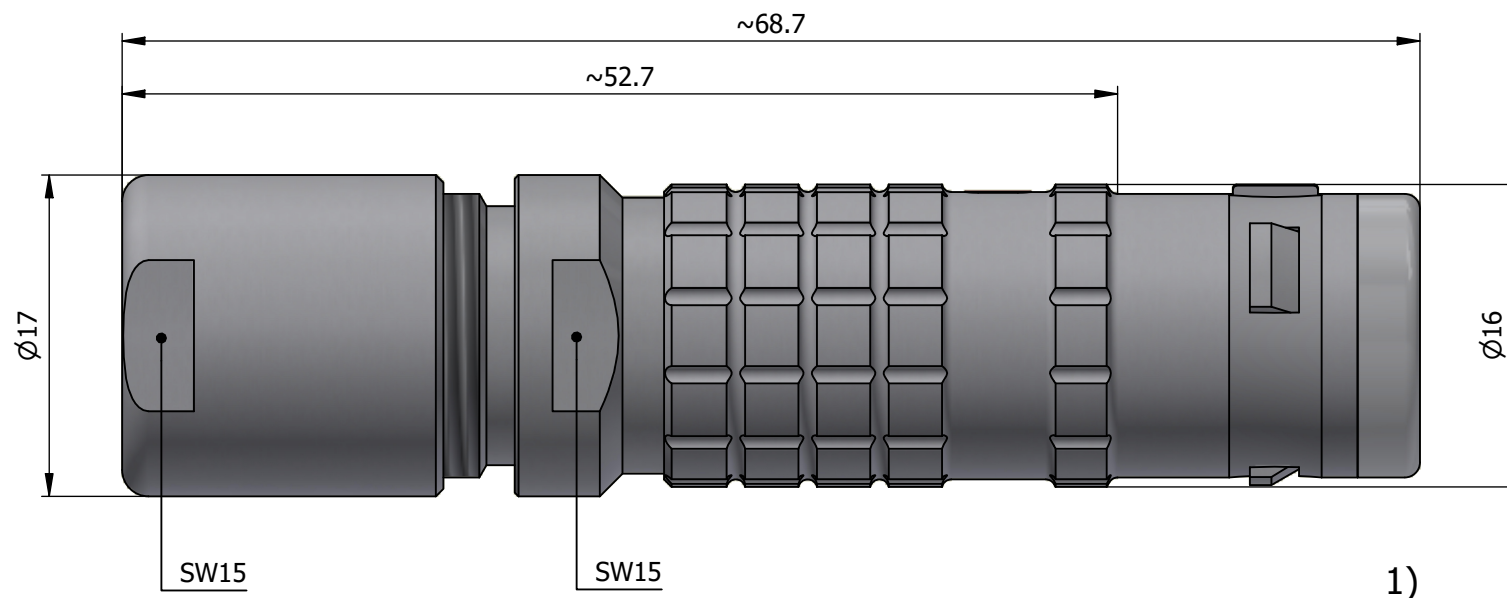

All dimensions are in millimeters (mm)

Alignment Key
Front View

Insert Configuration
Rear View

Note:

1) This picture is generic and for illustrative purposes only, and may show different keying, materials, colour, finish, and contact configuration. Minor shape or feature variations to actual item may be present.

All additional information are documented on the datasheet (See below link or QR Code)
www.lemo.com/pdf/FGG.2K.316.CLAK10.pdf

Model	Alignment Key	Series	Insert Config.	Housing	Insulator	Contact	Collet Type	Cable Ø	Variant
FGG.2K.316.CLAK10									

Datasheet

Straight plug, oversize cable collet
Series 2K

LEMO
LEMO SA
Chemin des Champs-Courbes 28
1024 Ecublens - SWITZERLAND

Tel. (+41 21) 695 16 00
email : info@lemo.com
www.lemo.com

CD

Drawn	23.08.2024	MARI / MARI
Checked	23.08.2024	OBAR
Modified	00	23.08.2024 / MARI
DO NOT SCALE DRAWING		