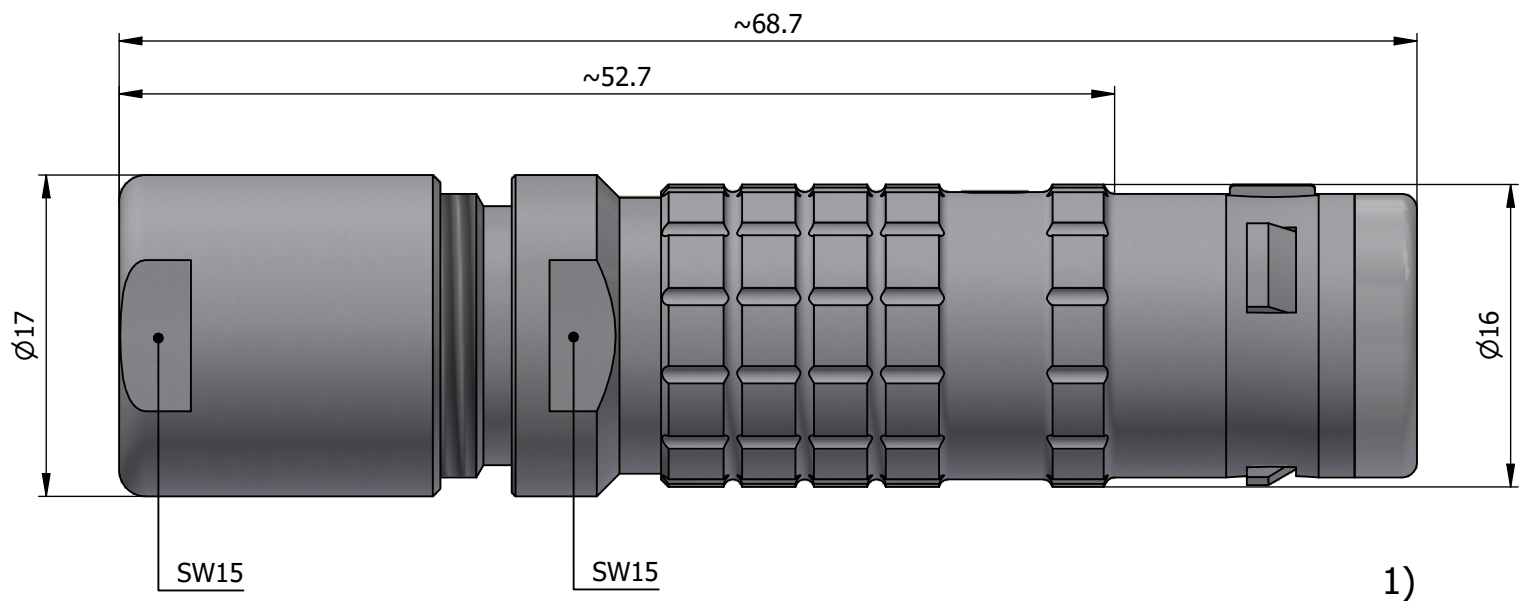

All dimensions are in millimeters (mm)

Alignment Key  
Front View

Insert Configuration  
Rear View

**Note:**

1) This picture is generic and for illustrative purposes only, and may show different keying, materials, colour, finish, and contact configuration. Minor shape or feature variations to actual item may be present.

All additional information are documented on the datasheet (See below link or QR Code)  
[www.lemo.com/pdf/FGG.2K.316.CLAK90.pdf](http://www.lemo.com/pdf/FGG.2K.316.CLAK90.pdf)

Model	Alignment Key	Series	Insert Config.	Housing	Insulator	Contact	Collet Type	Cable $\phi$	Variant
FGG.2K.316.CLAK90									