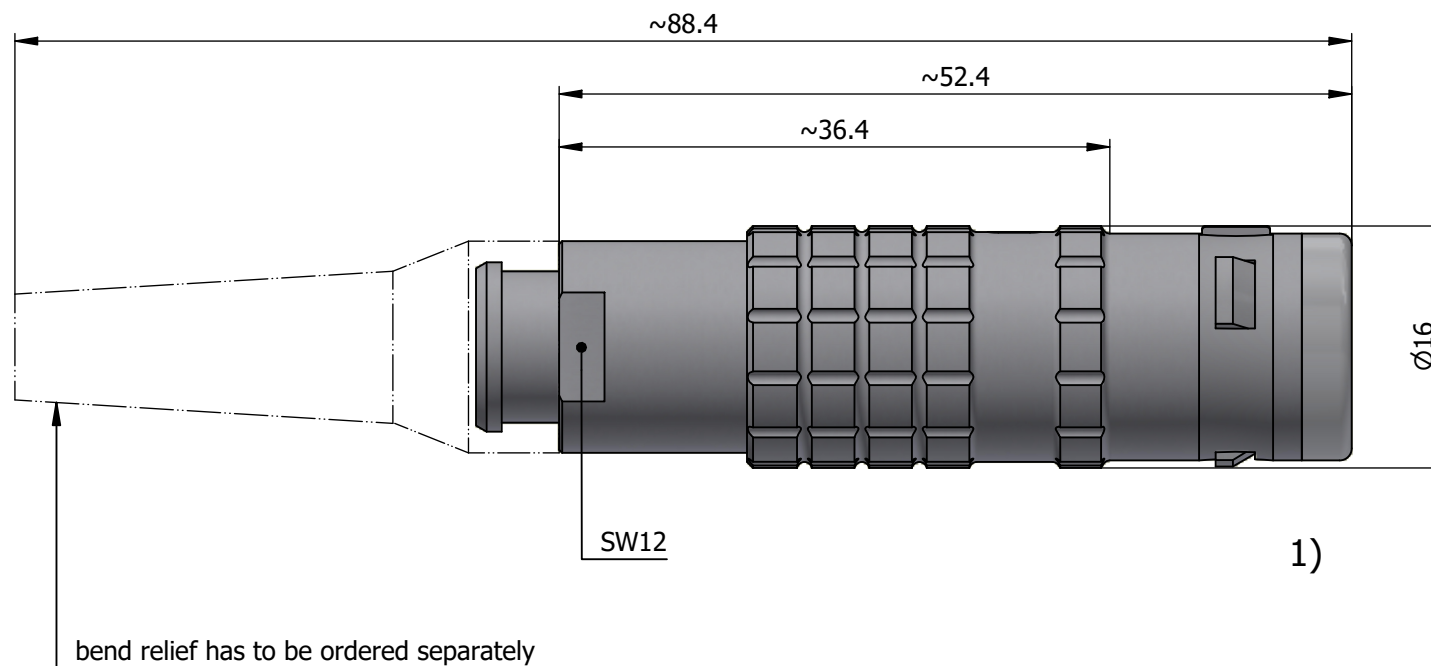

All dimensions are in millimeters (mm)

Alignment Key
Front View

Insert Configuration
Rear View

Note:

1) This picture is generic and for illustrative purposes only, and may show different keying, materials, colour, finish, and contact configuration. Minor shape or feature variations to actual item may be present.

All additional information are documented on the datasheet (See below link or QR Code)
www.lemo.com/pdf/FGG.2K.319.CLAC45Z.pdf

Model	Alignment Key	Series	Insert Config.	Housing	Insulator	Contact	Collet Type	Cable Ø	Variant
FGG	.2K	.319	.CLAC	45Z					

Datasheet

Straight plug, cable collet and nut for fitting a bend relief
 Series 2K

LEMO
 LEMO SA
 Chemin des Champs-Courbes 28
 1024 Ecublens - SWITZERLAND

Tel. (+41 21) 695 16 00
 email : info@lemo.com
 www.lemo.com