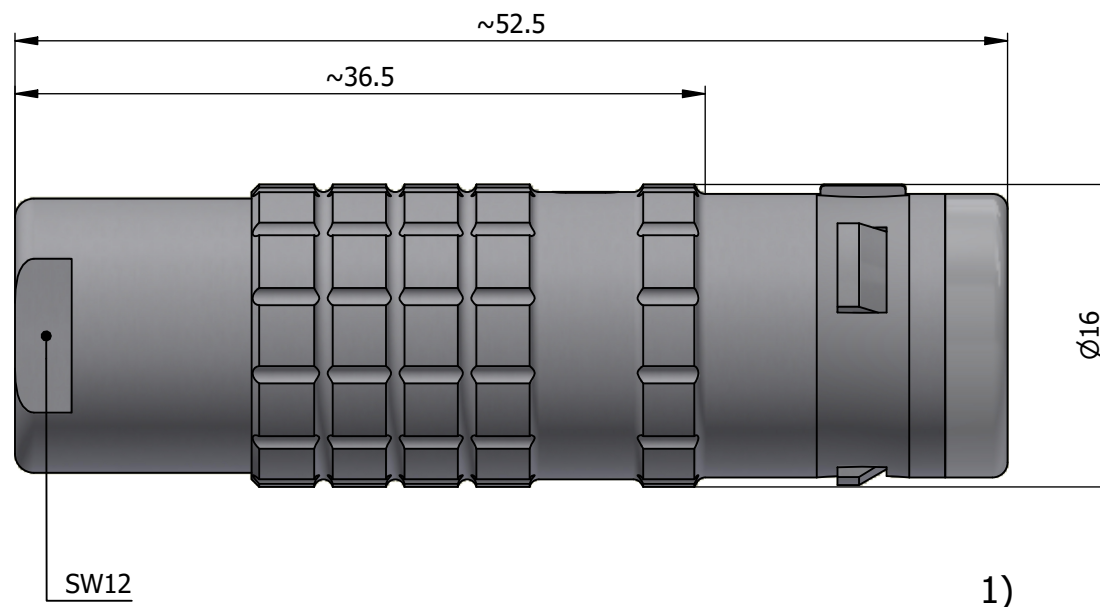

All dimensions are in millimeters (mm)

Alignment Key
Front View

Insert Configuration
Rear View

Note:

1) This picture is generic and for illustrative purposes only, and may show different keying, materials, colour, finish, and contact configuration. Minor shape or feature variations to actual item may be present.

All additional information are documented on the datasheet (See below link or QR Code)
www.lemo.com/pdf/FGG.2K.319.CLAC50E.pdf

Model	Alignment Key	Series	Insert Config.	Housing	Insulator	Contact	Collet Type	Cable Ø	Variant
FGG	.2K	.319	.CLAC	50E					