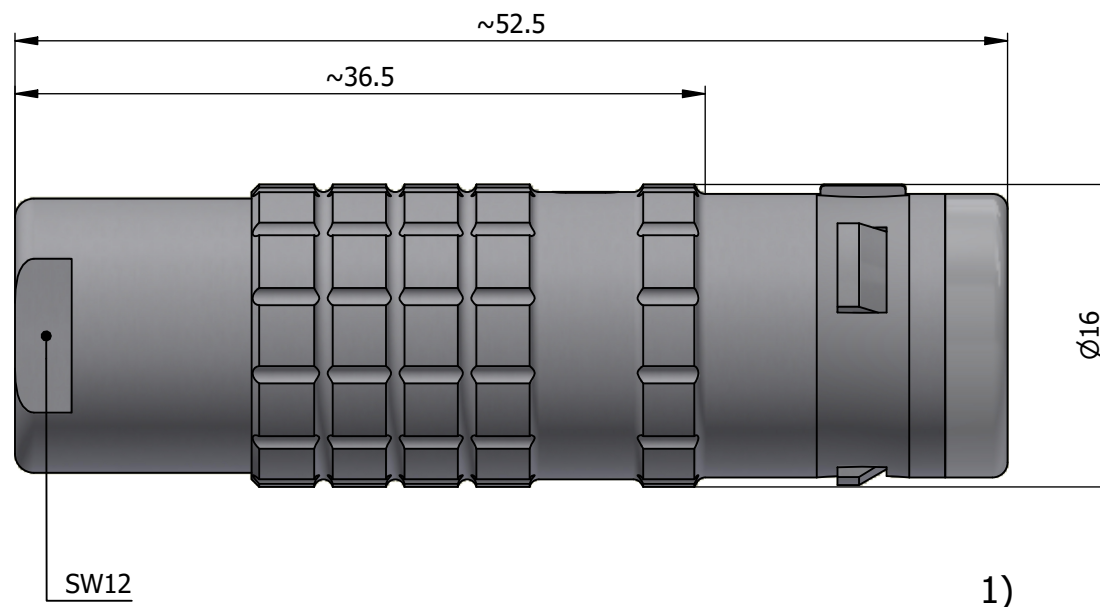

All dimensions are in millimeters (mm)

Alignment Key
Front View

Insert Configuration
Rear View

Note:

1) This picture is generic and for illustrative purposes only, and may show different keying, materials, colour, finish, and contact configuration. Minor shape or feature variations to actual item may be present.

All additional information are documented on the datasheet (See below link or QR Code)
www.lemo.com/pdf/FGG.2K.319.CLAC75.pdf

Model	Alignment Key	Series	Insert Config.	Housing	Insulator	Contact	Collet Type	Cable Ø	Variant
FGG	.2K	.319	.CLAC	75					

	Straight plug, cable collet Series 2K		Drawn 15.07.2024 MARI / MARI
	 LEMO SA Chemin des Champs-Courbes 28 1024 Ecublens - SWITZERLAND		Checked 15.07.2024 OBAR
	Tel. (+41 21) 695 16 00 email : info@lemo.com www.lemo.com		Modified 00 15.07.2024 / MARI
	CD		DO NOT SCALE DRAWING