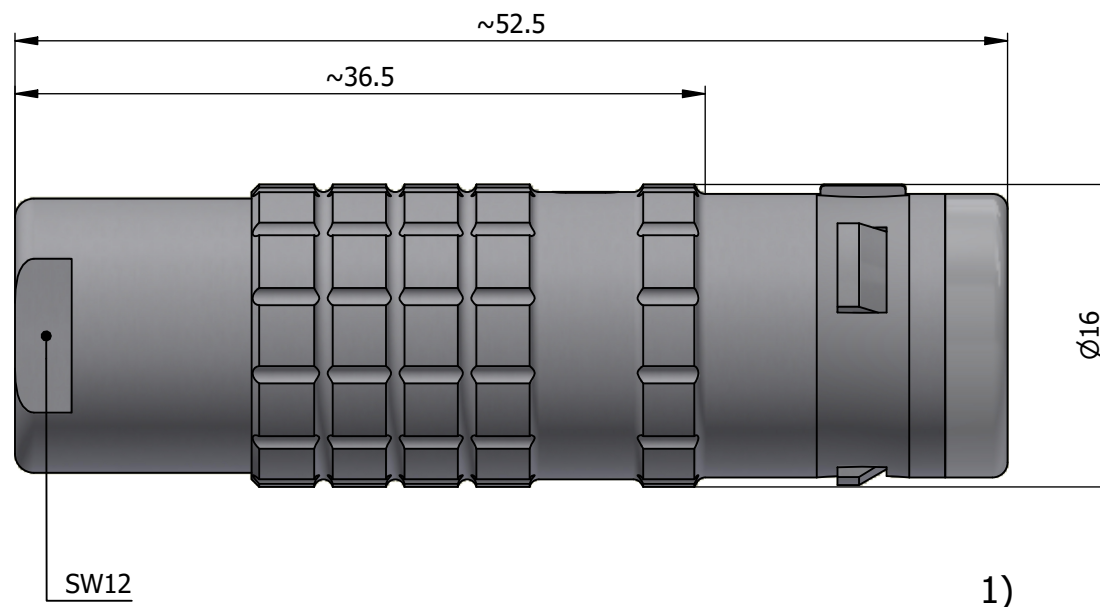

All dimensions are in millimeters (mm)

Alignment Key
Front View

Insert Configuration
Rear View

Note:

1) This picture is generic and for illustrative purposes only, and may show different keying, materials, colour, finish, and contact configuration. Minor shape or feature variations to actual item may be present.

All additional information are documented on the datasheet (See below link or QR Code)
www.lemo.com/pdf/FGG.2K.319.CLAC85.pdf

Model	Alignment Key	Series	Insert Config.	Housing	Insulator	Contact	Collet Type	Cable Ø	Variant
FGG	.2K	.319	.CLAC85						