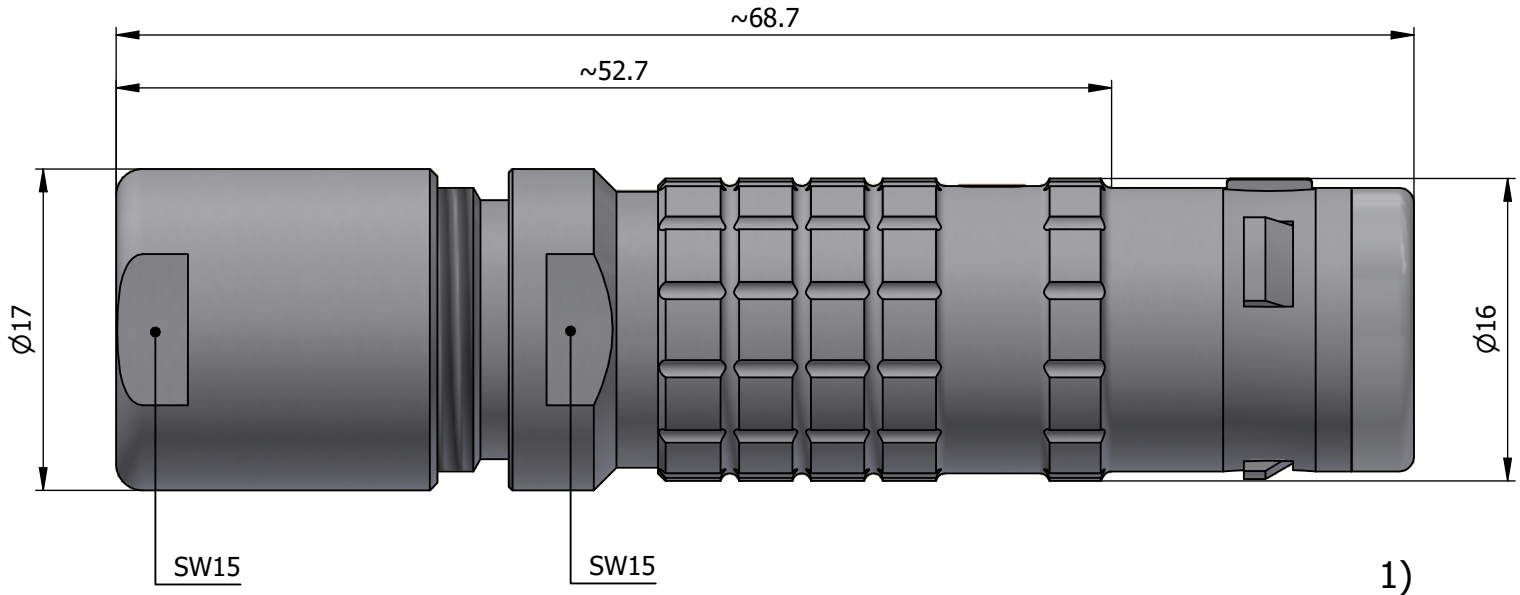

All dimensions are in millimeters (mm)

Alignment Key  
Front View

Insert Configuration  
Rear View

**Note:**

1) This picture is generic and for illustrative purposes only, and may show different keying, materials, colour, finish, and contact configuration. Minor shape or feature variations to actual item may be present.

All additional information are documented on the datasheet (See below link or QR Code)  
[www.lemo.com/pdf/FGG.2K.319.CLAK11.pdf](http://www.lemo.com/pdf/FGG.2K.319.CLAK11.pdf)

Model	Alignment Key	Series	Insert Config.	Housing	Insulator	Contact	Collet Type	Cable Ø	Variant
FGG.2K.319.CLAK11									

<p>Datasheet</p>	<p><b>Straight plug, oversize cable collet</b></p> <p>Series 2K</p>		<p>Drawn</p> <p>23.08.2024</p> <p>MARI / MARI</p>
	<p>LEMO SA Chemin des Champs-Courbes 28 1024 Ecublens - SWITZERLAND</p>		<p>Checked</p> <p>23.08.2024</p> <p>OBAR</p>
	<p>Tel. (+41 21) 695 16 00 email : info@lemo.com www.lemo.com</p>		<p>Modified</p> <p>00</p> <p>23.08.2024 / MARI</p>
	<p>CD</p>		<p>DO NOT SCALE DRAWING</p>