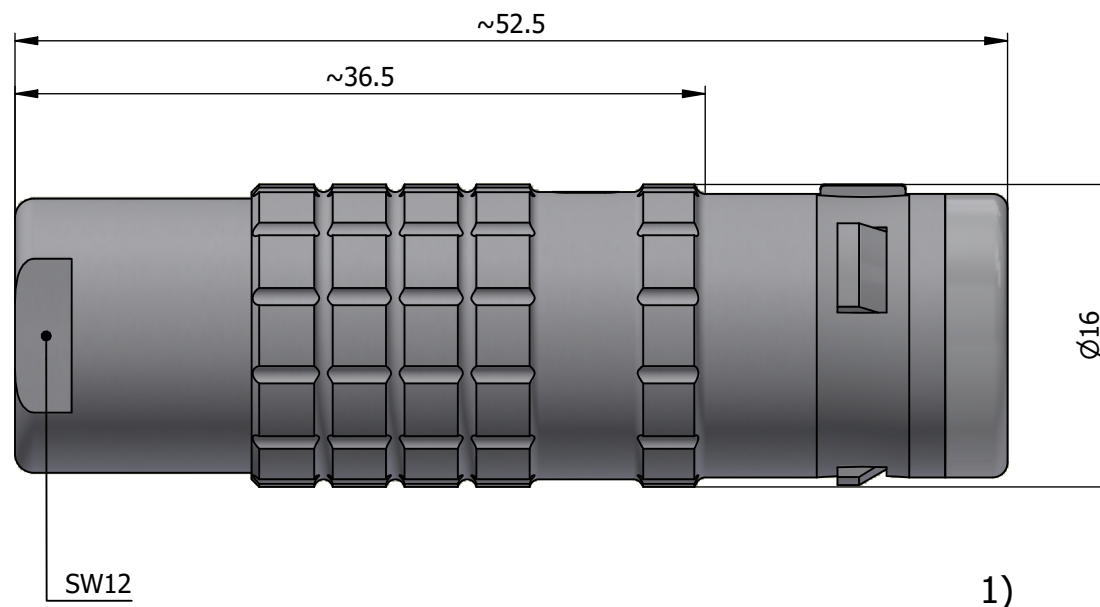

All dimensions are in millimeters (mm)

Alignment Key
Front View

Insert Configuration
Rear View

Note:

1) This picture is generic and for illustrative purposes only, and may show different keying, materials, colour, finish, and contact configuration. Minor shape or feature variations to actual item may be present.

All additional information are documented on the datasheet (See below link or QR Code)
www.lemo.com/pdf/FGG.2K.319.KLAC65.pdf

Model	Alignment Key	Series	Insert Config.	Housing	Insulator	Contact	Collet Type	Cable Ø	Variant
FGG	.2K	.319	.KLAC65						