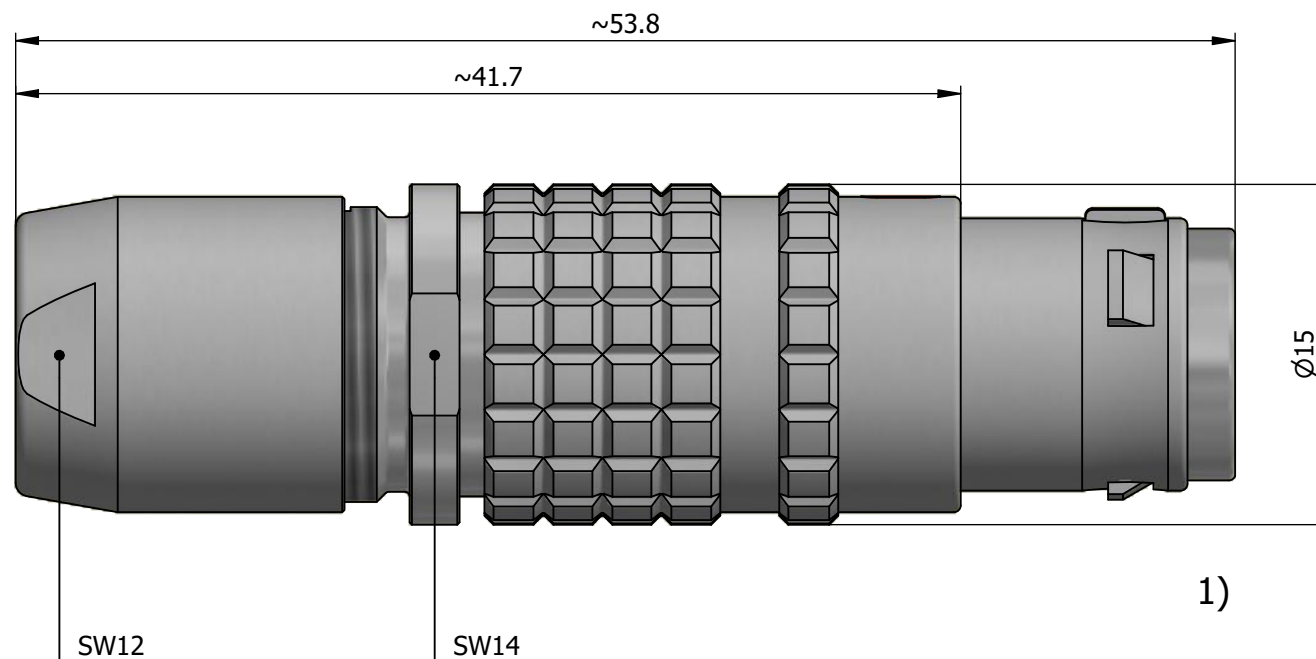

All dimensions are in millimeters (mm)

Alignment Key
Front View

Insert Configuration
Rear View

Note:

1) This picture is generic and for illustrative purposes only, and may show different keying, materials, colour, finish, and contact configuration. Minor shape or feature variations to actual item may be present.

All additional information are documented on the datasheet (See below link or QR Code)
www.lemo.com/pdf/FGG.2T.514.CLAC65.pdf

Model	Alignment Key	Series	Insert Config.	Housing	Insulator	Contact	Collet Type	Cable Ø	Variant
FGG.2T.514.CLAC65									