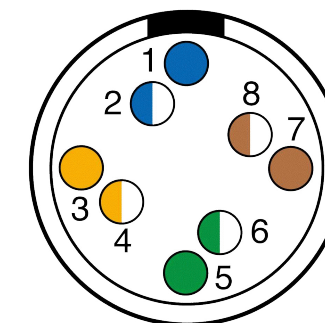

All dimensions are in millimeters (mm)

Alignment Key
Front View

Insert Configuration
Rear View

Note:

1) This picture is generic and for illustrative purposes only, and may show different keying, materials, colour, finish, and contact configuration. Minor shape or feature variations to actual item may be present.

All additional information are documented on the datasheet (See below link or QR Code)
www.lemo.com/pdf/FGG.2T.514.CLAC65.pdf

Model	Alignment Key	Series	Insert Config.	Housing	Insulator	Contact	Collet Type	Cable Ø	Variant
FGG.2T.514.CLAC65									

Datasheet

Straight plug, cable collet
Series 2T

LEMO
LEMO SA
Chemin des Champs-Courbes 28
1024 Ecublens - SWITZERLAND

Tel. (+41 21) 695 16 00
email : info@lemo.com
www.lemo.com

CD

Drawn	27.10.2022	MARI / MARI
Checked	27.10.2022	OBAR
Modified	00	27.10.2022 / MARI
DO NOT SCALE DRAWING		