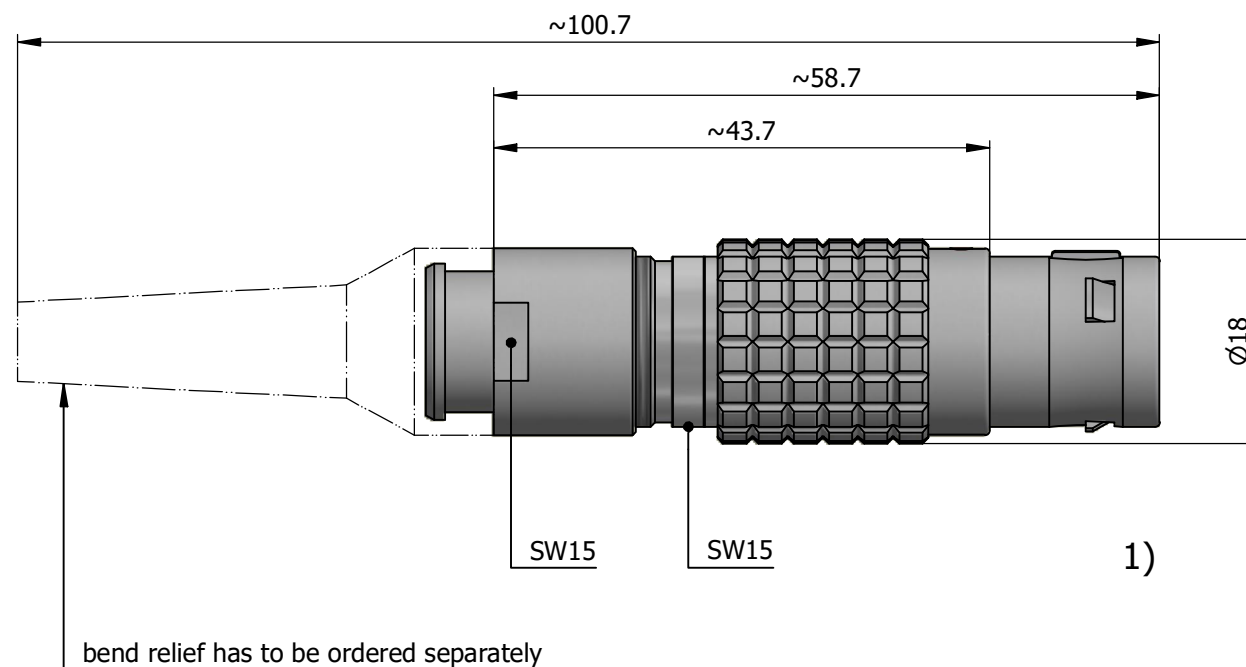

All dimensions are in millimeters (mm)

Alignment Key
Front View

Insert Configuration
Rear View

Note:

1) This picture is generic and for illustrative purposes only, and may show different keying, materials, colour, finish, and contact configuration. Minor shape or feature variations to actual item may be present.

All additional information are documented on the datasheet (See below link or QR Code)
www.lemo.com/pdf/FGG.3B.310.CYZD72Z.pdf

Model	Alignment Key	Series	Insert Config.	Housing	Insulator	Contact	Collet Type	Cable Ø	Variant
FGG	.3B	.310	.CYZD	72Z					