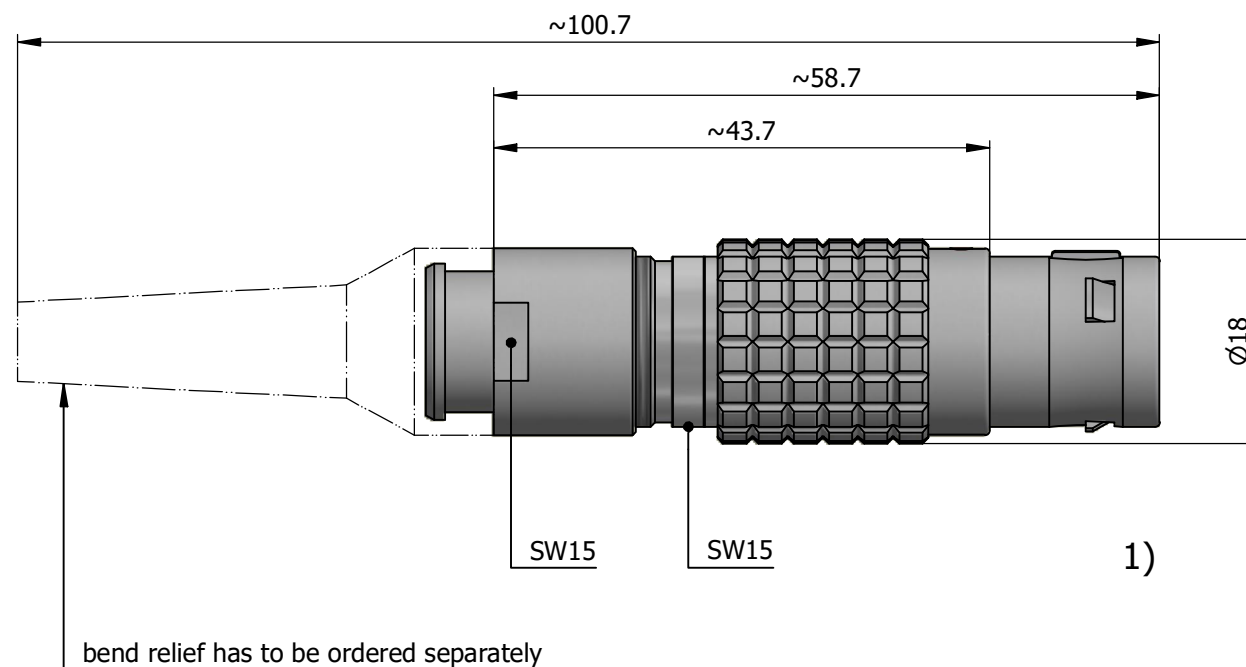

All dimensions are in millimeters (mm)

Alignment Key
Front View

Insert Configuration
Rear View

Note:

1) This picture is generic and for illustrative purposes only, and may show different keying, materials, colour, finish, and contact configuration. Minor shape or feature variations to actual item may be present.

All additional information are documented on the datasheet (See below link or QR Code)
www.lemo.com/pdf/FGG.3B.310.CYZD82Z.pdf

Model	Alignment Key	Series	Insert Config.	Housing	Insulator	Contact	Collet Type	Cable Ø	Variant
FGG	.3B	.310	.CYZD	82Z					