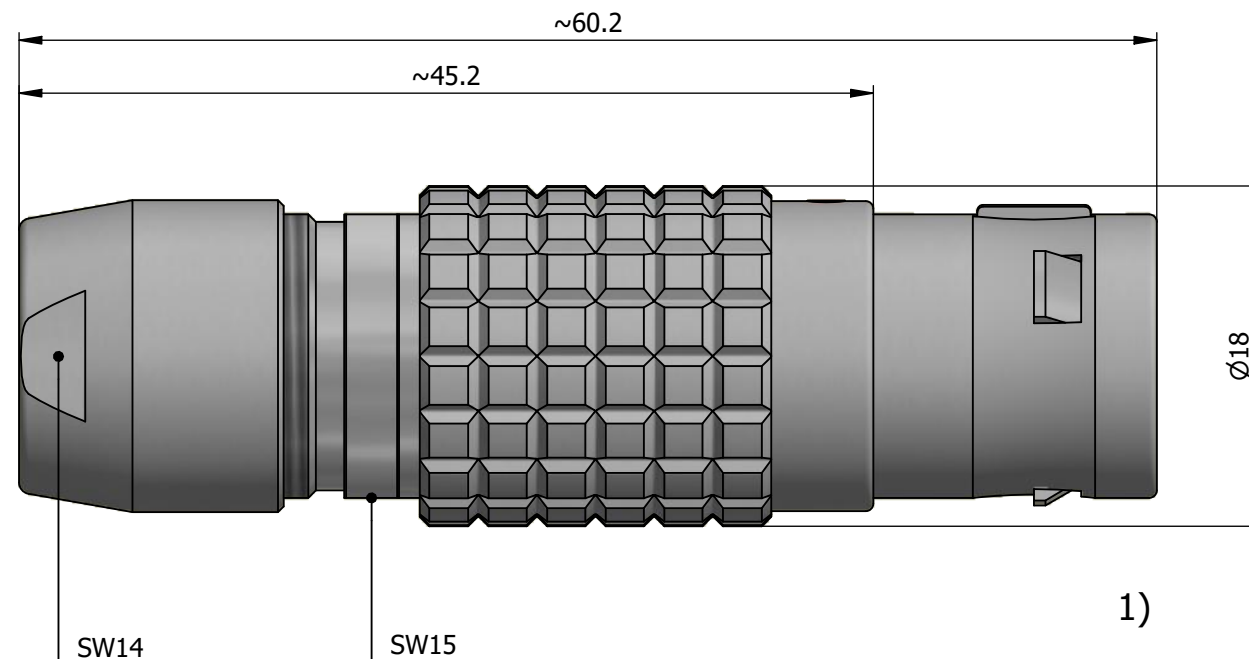

All dimensions are in millimeters (mm)

Alignment Key
Front View

Insert Configuration
Rear View

Note:

1) This picture is generic and for illustrative purposes only, and may show different keying, materials, colour, finish, and contact configuration. Minor shape or feature variations to actual item may be present.

All additional information are documented on the datasheet (See below link or QR Code)
www.lemo.com/pdf/FGG.3B.320.CYCD12.pdf

Model	Alignment Key	Series	Insert Config.	Housing	Insulator	Contact	Collet Type	Cable Ø	Variant
FGG	.3B	.320	.CYCD	12					