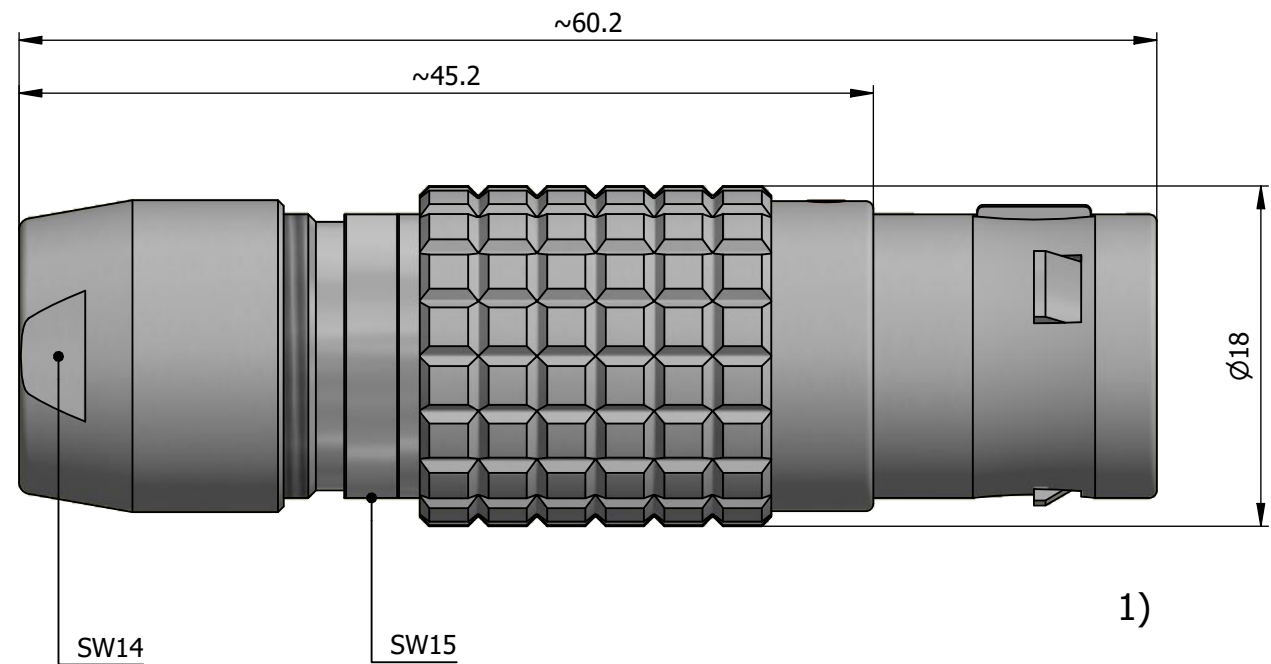

All dimensions are in millimeters (mm)

Alignment Key
Front View

Insert Configuration
Rear View

Note:

1) This picture is generic and for illustrative purposes only, and may show different keying, materials, colour, finish, and contact configuration. Minor shape or feature variations to actual item may be present.

All additional information are documented on the datasheet (See below link or QR Code)
www.lemo.com/pdf/FGG.3B.330.CLAD92.pdf

Model	Alignment Key	Series	Insert Config.	Housing	Insulator	Contact	Collet Type	Cable Ø	Variant
FGG	.3B	.330	.CLAD92						

	Straight plug, cable collet Series 3B		Drawn 12.01.2022 MARI / MARI
			Checked 12.01.2022 OBAR
			Modified 00 12.01.2022 / MARI
			DO NOT SCALE DRAWING
	LEMO SA Chemin des Champs-Courbes 28 1024 Ecublens - SWITZERLAND	Tel. (+41 21) 695 16 00 email : info@lemo.com www.lemo.com	CD
			FGG.3B.330.CLAD92