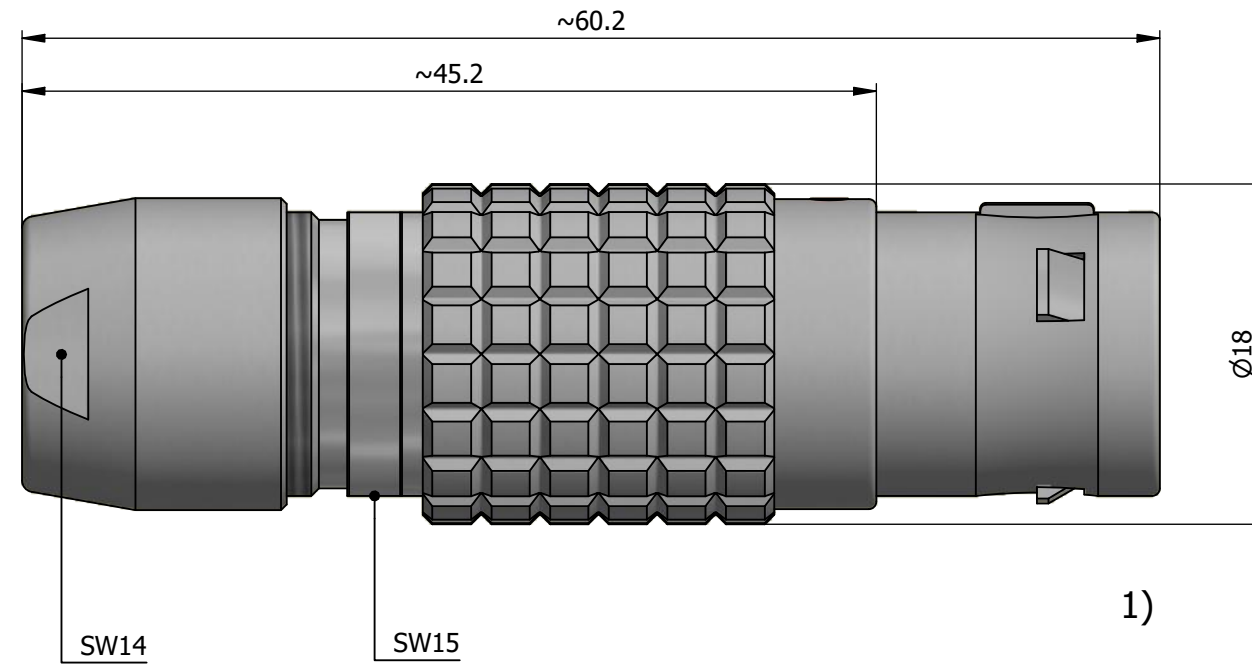

All dimensions are in millimeters (mm)

Alignment Key
Front View

Insert Configuration
Rear View

Note:

1) This picture is generic and for illustrative purposes only, and may show different keying, materials, colour, finish, and contact configuration. Minor shape or feature variations to actual item may be present.

All additional information are documented on the datasheet (See below link or QR Code)
www.lemo.com/pdf/FGG.3B.813.CLAD721.pdf

Model	Alignment Key	Series	Insert Config.	Housing	Insulator	Contact	Collet Type	Cable Ø	Variant
FGG.3B.813.CLAD721									