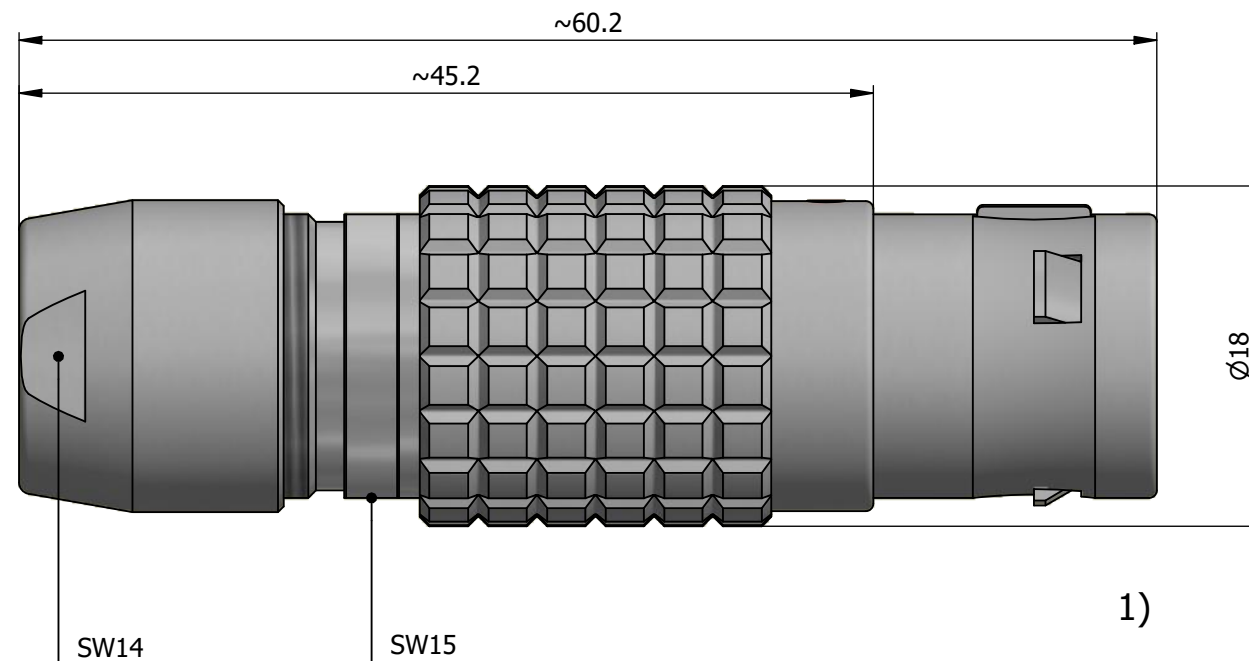

All dimensions are in millimeters (mm)

Alignment Key
Front View

Insert Configuration
Rear View

Note:

1) This picture is generic and for illustrative purposes only, and may show different keying, materials, colour, finish, and contact configuration. Minor shape or feature variations to actual item may be present.

All additional information are documented on the datasheet (See below link or QR Code)
www.lemo.com/pdf/FGG.3B.844.CLAD123.pdf

Model	Alignment Key	Series	Insert Config.	Housing	Insulator	Contact	Collet Type	Cable Ø	Variant
FGG	.3B	.844	.CLAD	123					