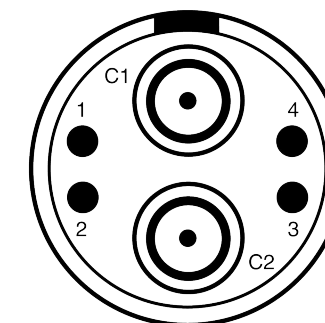

All dimensions are in millimeters (mm)

Alignment Key
Front View

Insert Configuration
Rear View

Note:

1) This picture is generic and for illustrative purposes only, and may show different keying, materials, colour, finish, and contact configuration. Minor shape or feature variations to actual item may be present.

All additional information are documented on the datasheet (See below link or QR Code)
www.lemo.com/pdf/FGG.3B.844.CLAD123.pdf

Model	Alignment Key	Series	Insert Config.	Housing	Insulator	Contact	Collet Type	Cable Ø	Variant
FGG	.3B	.844	.CLAD	123					