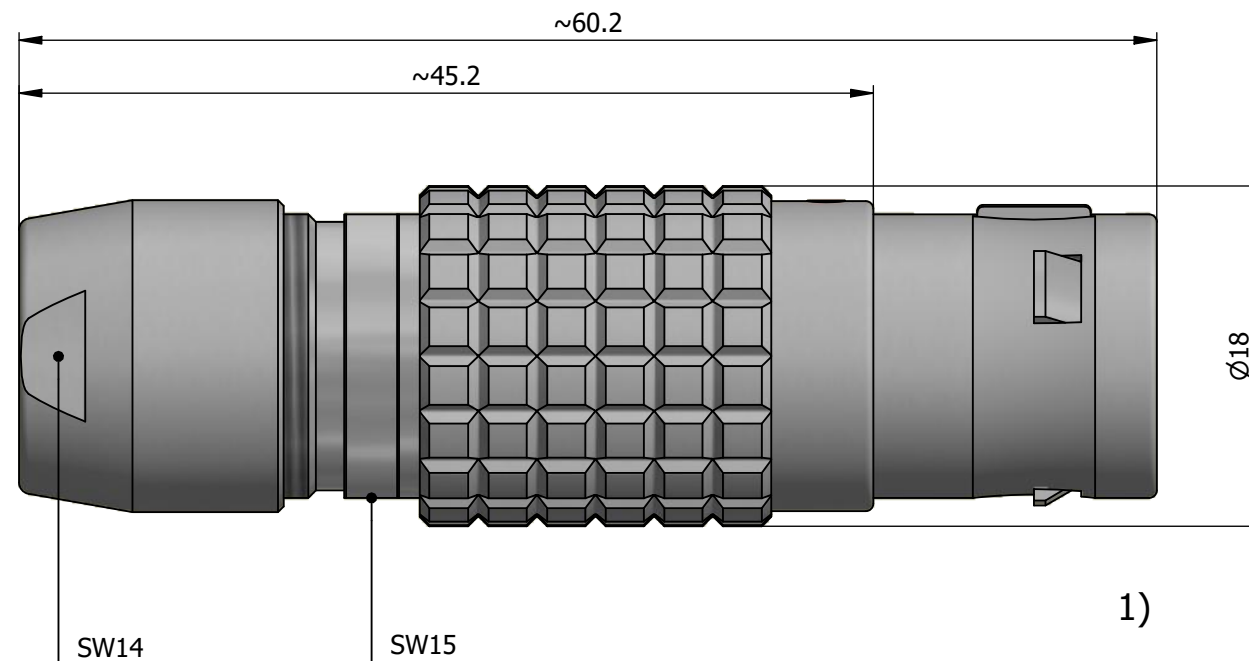

All dimensions are in millimeters (mm)

Alignment Key
Front View

Insert Configuration
Rear View

Note:

1) This picture is generic and for illustrative purposes only, and may show different keying, materials, colour, finish, and contact configuration. Minor shape or feature variations to actual item may be present.

All additional information are documented on the datasheet (See below link or QR Code)
www.lemo.com/pdf/FGG.3B.844.CLAD821.pdf

Model	Alignment Key	Series	Insert Config.	Housing	Insulator	Contact	Collet Type	Cable Ø	Variant
FGG	.3B	.844	.CLAD821						