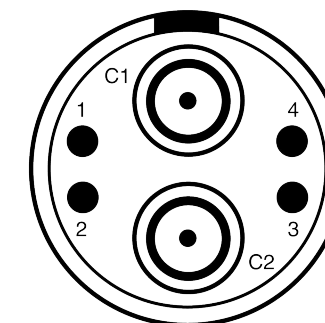

All dimensions are in millimeters (mm)

Alignment Key
Front View

Insert Configuration
Rear View

Note:

1) This picture is generic and for illustrative purposes only, and may show different keying, materials, colour, finish, and contact configuration. Minor shape or feature variations to actual item may be present.

All additional information are documented on the datasheet (See below link or QR Code)
www.lemo.com/pdf/FGG.3B.844.CLAD821.pdf

Model	Alignment Key	Series	Insert Config.	Housing	Insulator	Contact	Collet Type	Cable Ø	Variant
FGG	.3B	.844	.CLAD821						