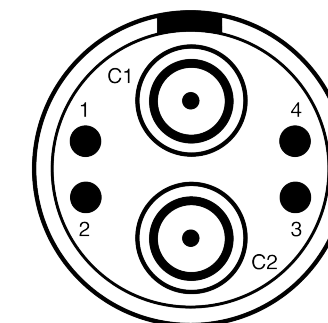

All dimensions are in millimeters (mm)

Alignment Key
Front View

Insert Configuration
Rear View

Note:

1) This picture is generic and for illustrative purposes only, and may show different keying, materials, colour, finish, and contact configuration. Minor shape or feature variations to actual item may be present.

All additional information are documented on the datasheet (See below link or QR Code)
www.lemo.com/pdf/FGG.3B.844.CLCD722.pdf

Model	Alignment Key	Series	Insert Config.	Housing	Insulator	Contact	Collet Type	Cable Ø	Variant
FGG	.3B	.844	.CLCD	722					