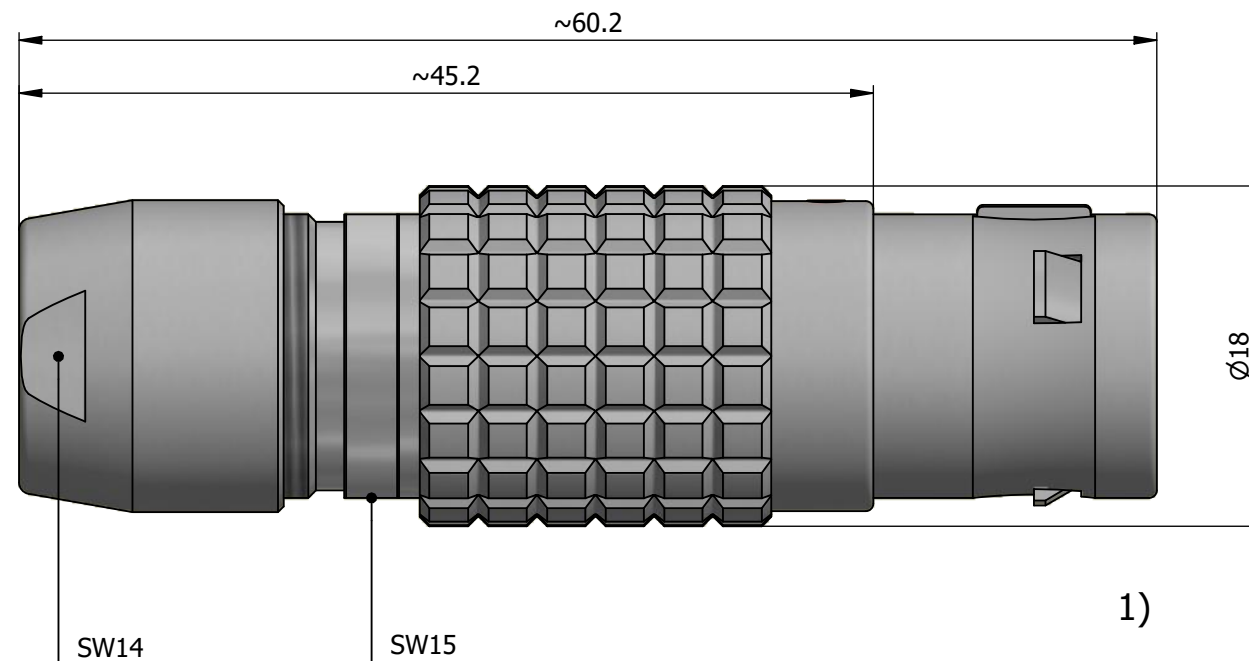

All dimensions are in millimeters (mm)

Alignment Key
Front View

Insert Configuration
Rear View

Note:

1) This picture is generic and for illustrative purposes only, and may show different keying, materials, colour, finish, and contact configuration. Minor shape or feature variations to actual item may be present.

All additional information are documented on the datasheet (See below link or QR Code)
www.lemo.com/pdf/FGG.3B.844.CLCD722.pdf

Model	Alignment Key	Series	Insert Config.	Housing	Insulator	Contact	Collet Type	Cable Ø	Variant
FGG	.3B	.844	.CLCD	722					