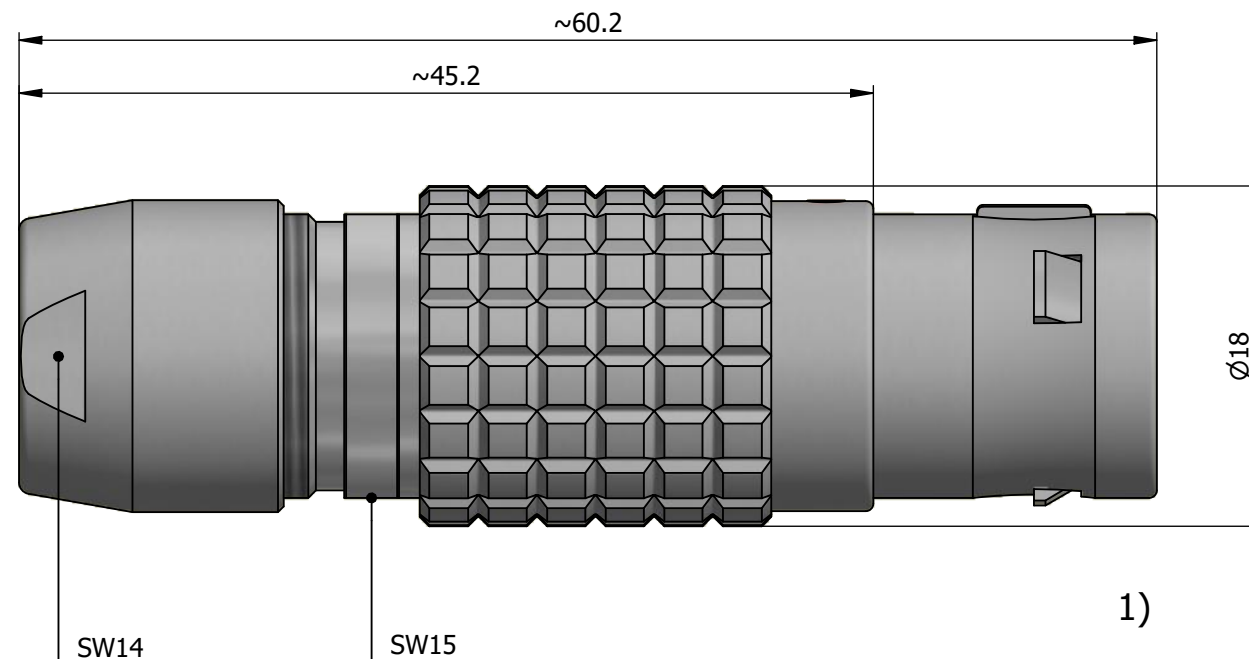

All dimensions are in millimeters (mm)

Alignment Key
Front View

Insert Configuration
Rear View

Note:

1) This picture is generic and for illustrative purposes only, and may show different keying, materials, colour, finish, and contact configuration. Minor shape or feature variations to actual item may be present.

All additional information are documented on the datasheet (See below link or QR Code)
www.lemo.com/pdf/FGG.3B.P23.CLAD72.pdf

Model	Alignment Key	Series	Insert Config.	Housing	Insulator	Contact	Collet Type	Cable Ø	Variant
FGG	.3B	.P23	.CLAD72						