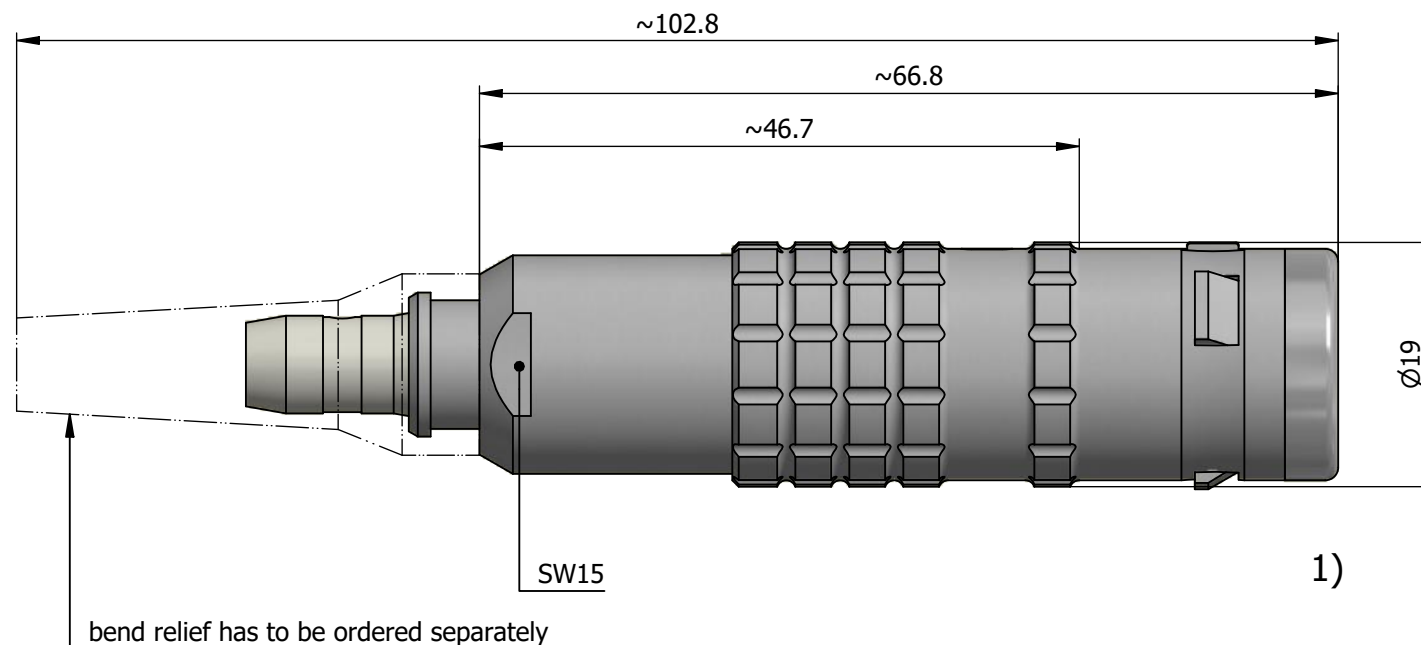

All dimensions are in millimeters (mm)

Alignment Key
Front View

Insert Configuration
Rear View

Note:

1) This picture is generic and for illustrative purposes only, and may show different keying, materials, colour, finish, and contact configuration. Minor shape or feature variations to actual item may be present.

All additional information are documented on the datasheet (See below link or QR Code)
www.lemo.com/pdf/FGG.3K.03A.CLZT46Z.pdf

Model	Alignment Key	Series	Insert Config.	Housing	Insulator	Contact	Collet Type	Cable Ø	Variant
FGG	.3K	.03A	.CLZT	46Z					