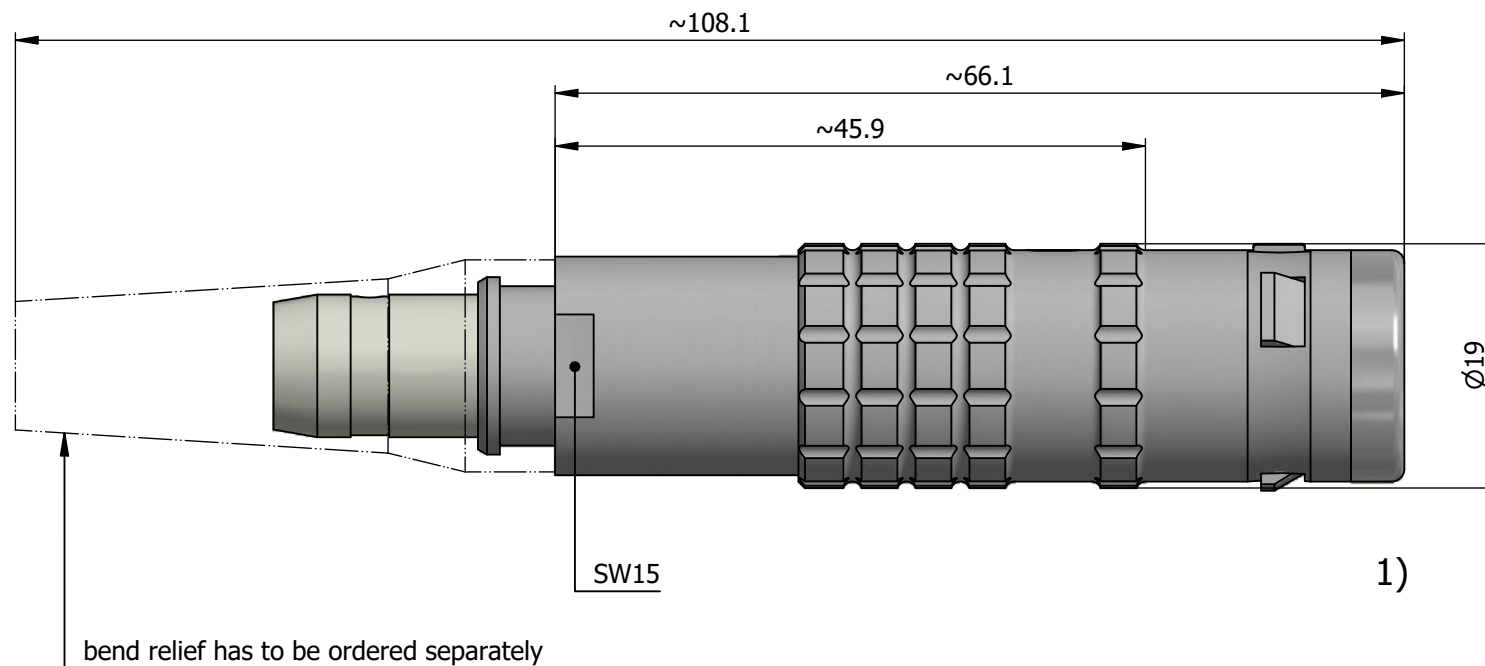

All dimensions are in millimeters (mm)

Alignment Key
Front View

Insert Configuration
Rear View

Note:

1) This picture is generic and for illustrative purposes only, and may show different keying, materials, colour, finish, and contact configuration. Minor shape or feature variations to actual item may be present.

All additional information are documented on the datasheet (See below link or QR Code)
www.lemo.com/pdf/FGG.3K.03A.CLZT86Z.pdf

Model	Alignment Key	Series	Insert Config.	Housing	Insulator	Contact	Collet Type	Cable Ø	Variant
FGG	.3K	.03A	.CLZT	86Z					