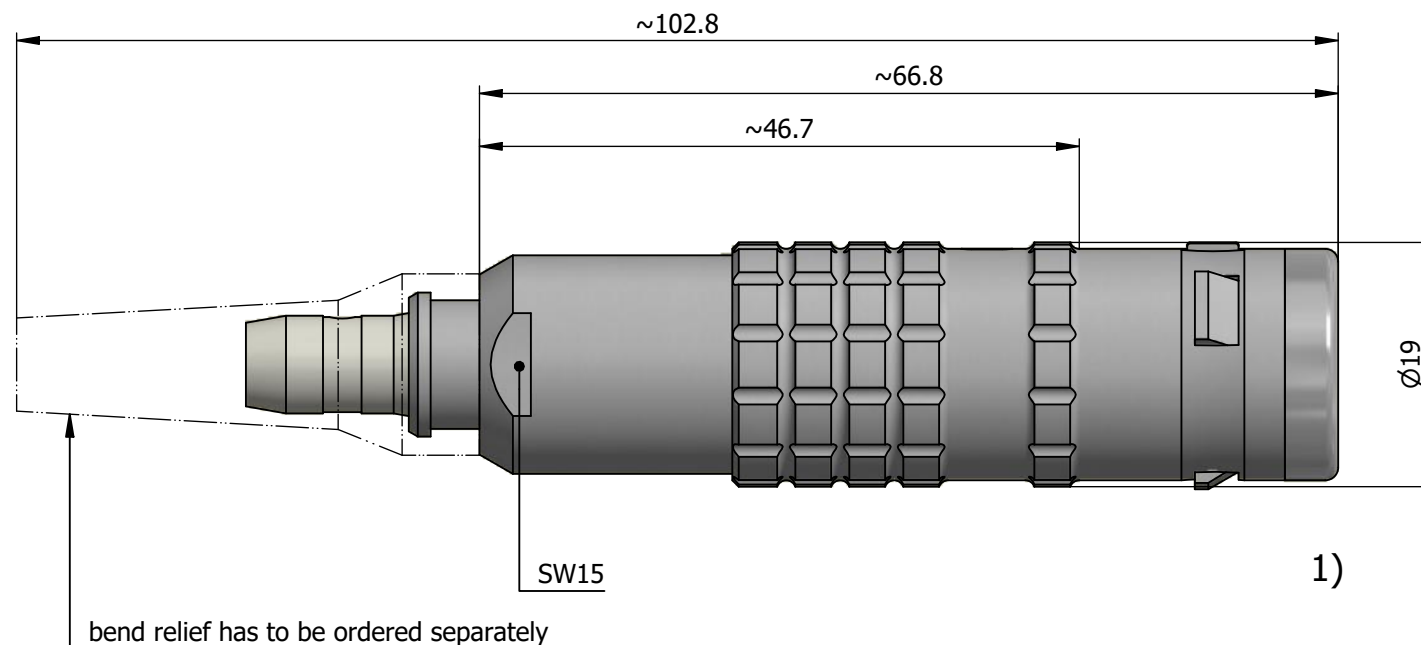

All dimensions are in millimeters (mm)

Alignment Key  
Front View

Insert Configuration  
Rear View

**Note:**

1) This picture is generic and for illustrative purposes only, and may show different keying, materials, colour, finish, and contact configuration. Minor shape or feature variations to actual item may be present.

All additional information are documented on the datasheet (See below link or QR Code)  
[www.lemo.com/pdf/FGG.3K.03C.KLZT56Z.pdf](http://www.lemo.com/pdf/FGG.3K.03C.KLZT56Z.pdf)

Model	Alignment Key	Series	Insert Config.	Housing	Insulator	Contact	Collet Type	Cable Ø	Variant
FGG	.3K	.03C	.KLZT	56Z					