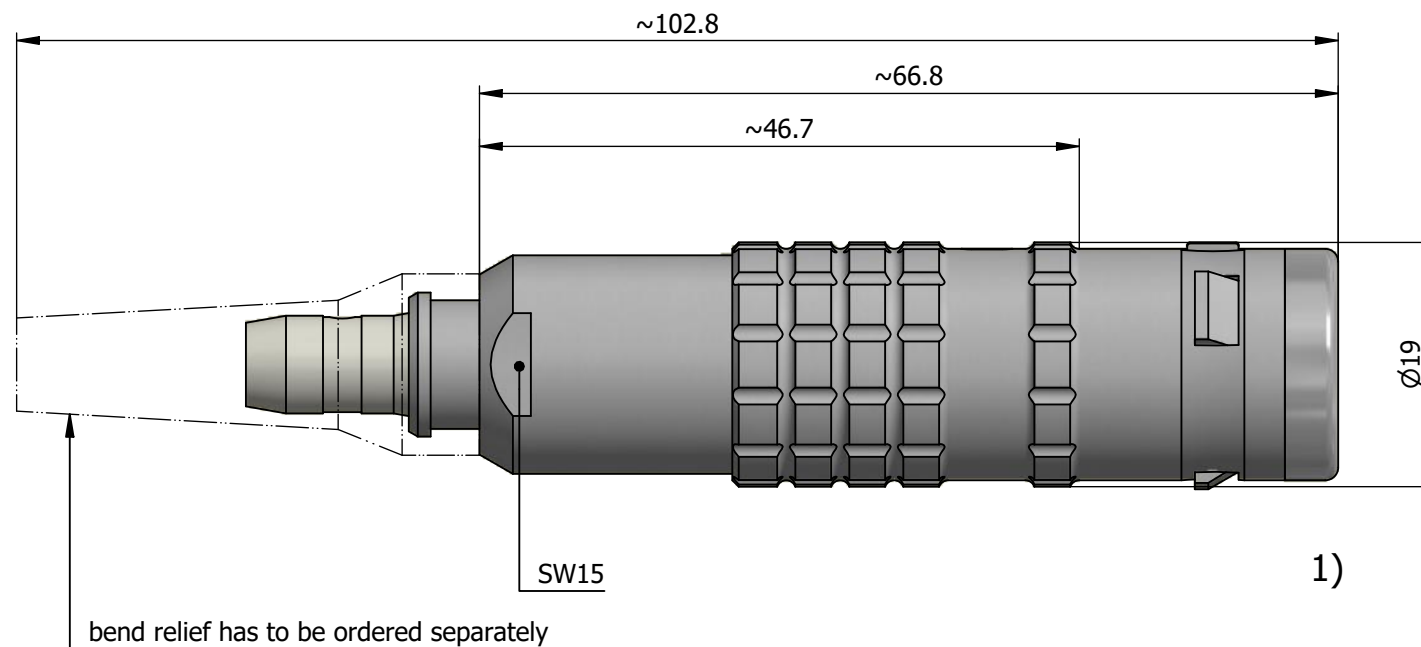

All dimensions are in millimeters (mm)

Alignment Key  
Front View

Insert Configuration  
Rear View

**Note:**

1) This picture is generic and for illustrative purposes only, and may show different keying, materials, colour, finish, and contact configuration. Minor shape or feature variations to actual item may be present.

All additional information are documented on the datasheet (See below link or QR Code)  
[www.lemo.com/pdf/FGG.3K.0AA.CLZT66Z.pdf](http://www.lemo.com/pdf/FGG.3K.0AA.CLZT66Z.pdf)

Model	Alignment Key	Series	Insert Config.	Housing	Insulator	Contact	Collet Type	Cable Ø	Variant
FGG	.3K	.0AA	.CLZT	66Z					