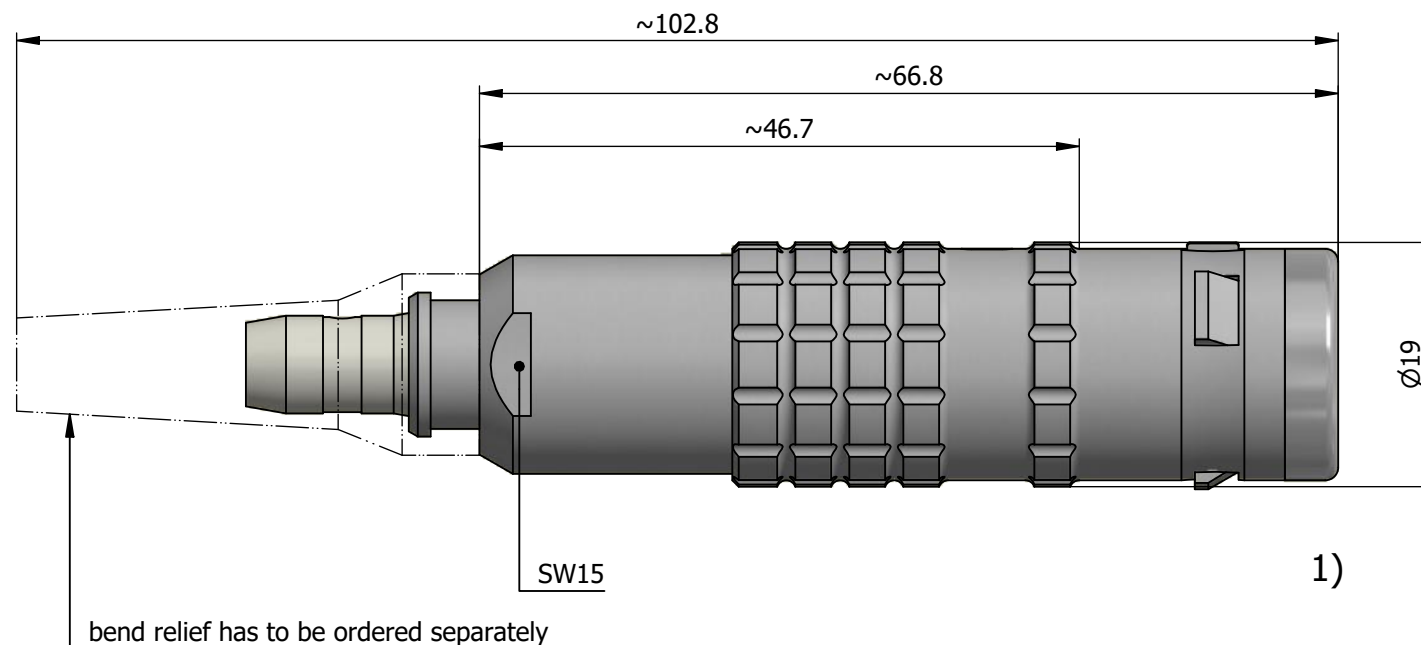

All dimensions are in millimeters (mm)

Alignment Key
Front View

Insert Configuration
Rear View

Note:

1) This picture is generic and for illustrative purposes only, and may show different keying, materials, colour, finish, and contact configuration. Minor shape or feature variations to actual item may be present.

All additional information are documented on the datasheet (See below link or QR Code)
www.lemo.com/pdf/FGG.3K.0BA.CLZT66Z.pdf

Model	Alignment Key	Series	Insert Config.	Housing	Insulator	Contact	Collet Type	Cable Ø	Variant
FGG	.3K	.0BA	.CLZT	66Z					