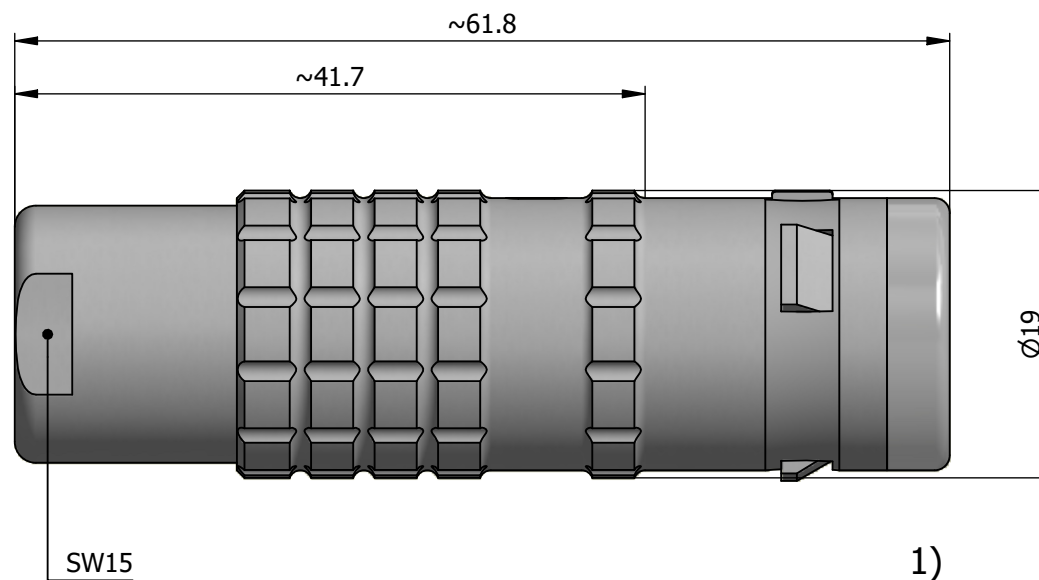

All dimensions are in millimeters (mm)

Alignment Key
Front View

Insert Configuration
Rear View

Note:

1) This picture is generic and for illustrative purposes only, and may show different keying, materials, colour, finish, and contact configuration. Minor shape or feature variations to actual item may be present.

All additional information are documented on the datasheet (See below link or QR Code)
www.lemo.com/pdf/FGG.3K.302.CLAC10.pdf

Model	Alignment Key	Series	Insert Config.	Housing	Insulator	Contact	Collet Type	Cable Ø	Variant
FGG	.3K	.302	.CLAC10						