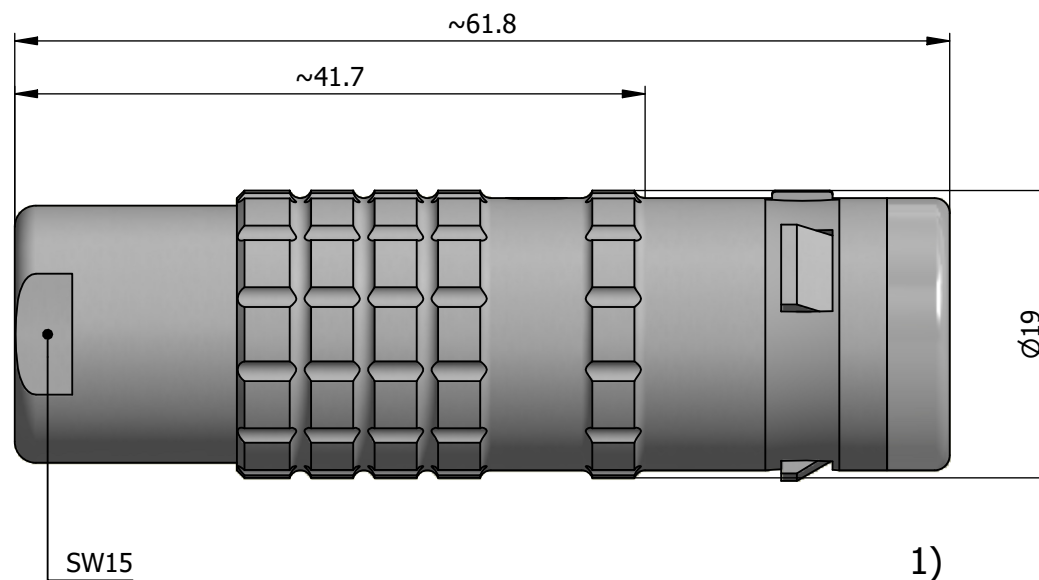

All dimensions are in millimeters (mm)

Alignment Key
Front View

Insert Configuration
Rear View

Note:

1) This picture is generic and for illustrative purposes only, and may show different keying, materials, colour, finish, and contact configuration. Minor shape or feature variations to actual item may be present.

All additional information are documented on the datasheet (See below link or QR Code)
www.lemo.com/pdf/FGG.3K.302.CLAC11.pdf

| | | | | | | | | | |
|-------|---------------|--------|----------------|---------|-----------|---------|-------------|---------|---------|
| Model | Alignment Key | Series | Insert Config. | Housing | Insulator | Contact | Collet Type | Cable Ø | Variant |
| FGG | .3K | .302 | .CLAC | 11 | | | | | |