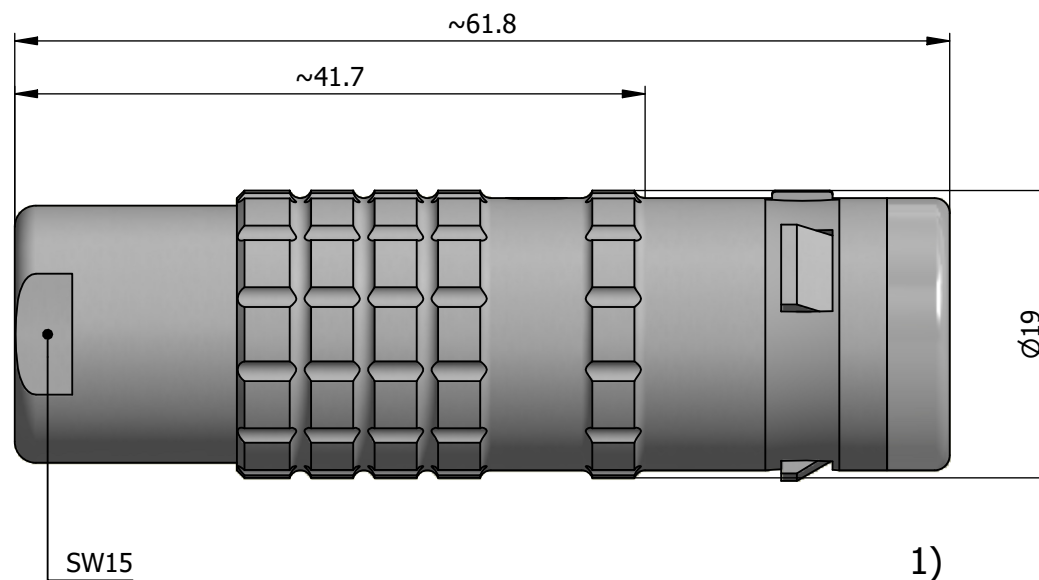

All dimensions are in millimeters (mm)

Alignment Key
Front View

Insert Configuration
Rear View

Note:

1) This picture is generic and for illustrative purposes only, and may show different keying, materials, colour, finish, and contact configuration. Minor shape or feature variations to actual item may be present.

All additional information are documented on the datasheet (See below link or QR Code)
www.lemo.com/pdf/FGG.3K.302.CLAC11E.pdf

Model	Alignment Key	Series	Insert Config.	Housing	Insulator	Contact	Collet Type	Cable Ø	Variant
FGG	.3K	.302	.CLAC	11E					