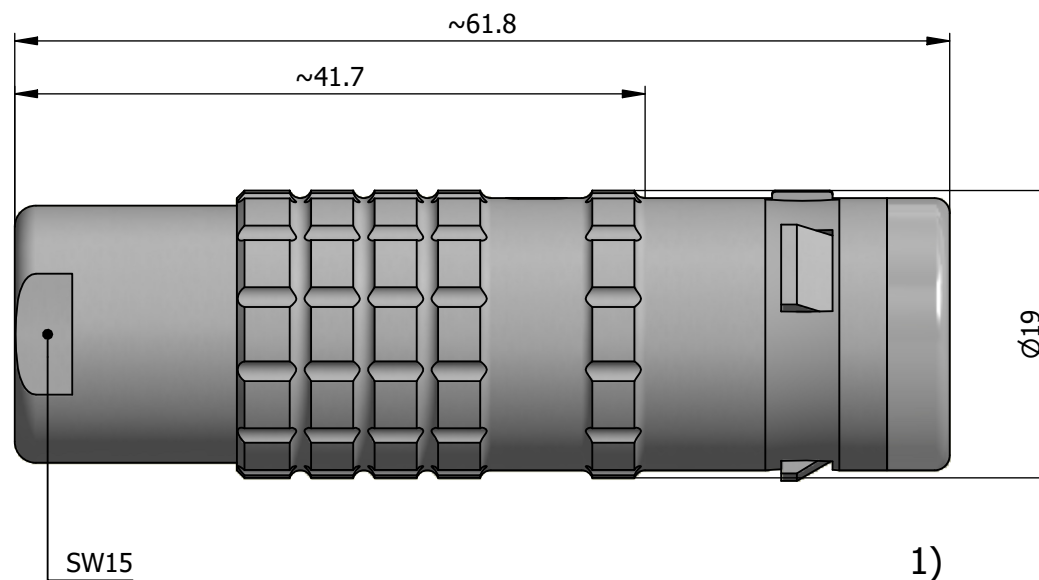

All dimensions are in millimeters (mm)

Alignment Key
Front View

Insert Configuration
Rear View

Note:

1) This picture is generic and for illustrative purposes only, and may show different keying, materials, colour, finish, and contact configuration. Minor shape or feature variations to actual item may be present.

All additional information are documented on the datasheet (See below link or QR Code)
www.lemo.com/pdf/FGG.3K.302.CLAC30.pdf

| | | | | | | | | | |
|-------|---------------|--------|----------------|---------|-----------|---------|-------------|---------|---------|
| Model | Alignment Key | Series | Insert Config. | Housing | Insulator | Contact | Collet Type | Cable Ø | Variant |
| FGG | .3K | .302 | .CLAC30 | | | | | | |